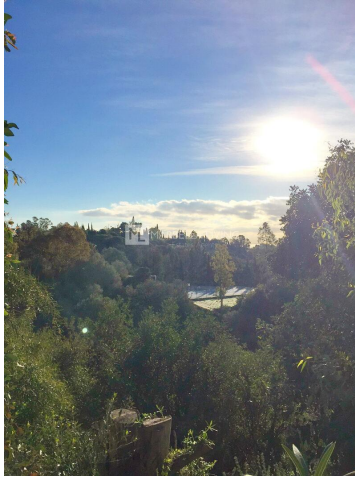

Terrain à vendre dans Benahavis, Málaga
330.000€

thisDesc

-  0 chambres
- Mountain view
- Close to golf
- Gated community

-  0 salles de bains
- Sea view
- Mountainside
- Surveillance cameras

-  1.562m² Taille de la parcelle
- Close to town
- Amenities near
- Security entrance