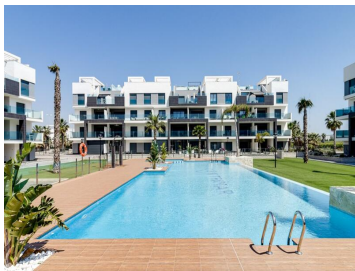

2 ssovermL ei s ri oel rgoevHol ri rt laovi oRu nhdoo
S, Acc1

An attractive, large plot in a very sought after location in walking distance of two lovely villages, Competa and Canillas de Albaida. Only 30 minutes drive from the beach.

Covering a total area of app. 30.000 sq.m it offers many possibilities. Accessed by tarmac road it has magnificent views over the verdant countryside to the Mediterranean.

Water connection and electricity are nearby and could be connected to the plot. Although an oasis of peace and tranquillity it is not isolated and could well be exactly what you are looking for on which to construct your dream home in the future.