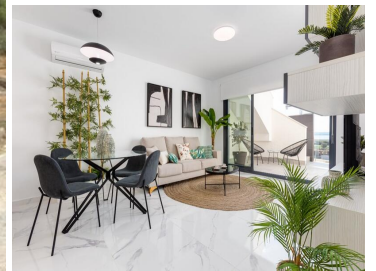

2 ssovermL ei s ri oel rgoevHol ri rt laovi oRu nhdoo
S, Acc1

An attractive, large plot in a very sought after location in walking distance of two lovely villages, Competa and Canillas de Albaida. Only 30 minutes drive from the beach.

Covering a total area of app. 30.000 sq.m it offers many possibilities. Accessed by tarmac road it has magnificent views over the verdant countryside to the Mediterranean.

Water connection and electricity are nearby and could be connected to the plot. Although an oasis of peace and tranquillity it is not isolated and could well be exactly what you are looking for on which to construct your dream home in the future.

0 chambres

0 salles de bains

30.000m² Taille de la parcelle