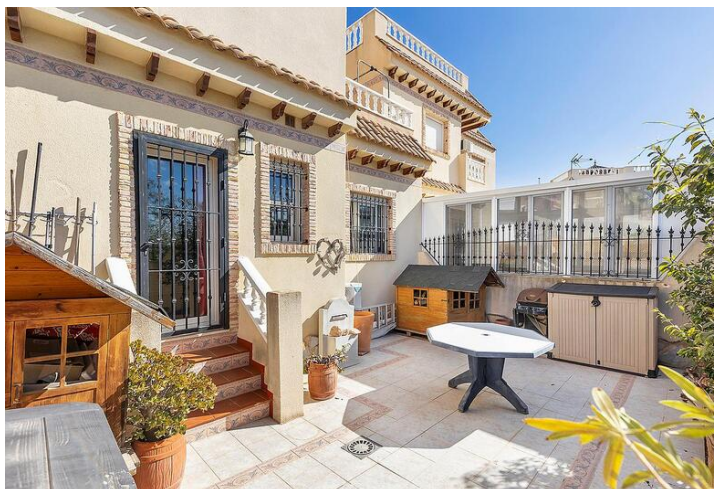

3 soverom Rekkehus til salgs i Orihuela Costa, Alicante

189.900€

Semi-detached house in Los Almendros, Orihuela Costa. A 144m² property with 3 bedrooms and 2 bathrooms, distributed over 2 floors. It features a 33m² front patio and a 37m² back patio. Ground floor: living-dining room with a fireplace, American-style kitchen, 1 bedroom, and 1 bathroom. Upper floor: 2 bedrooms, 1 bathroom, and a spacious terrace with a barbecue and city views. There is also a private solarium with a storage room and sea views. The property is located in a private residential complex with a communal pool and landscaped areas. Features: Furnished, Air conditioning, Fireplace, Barbecue, Solarium, Front and back patio, Parking, Communal pool. Property tax (IBI): €250/year. Community fees: €366/year.