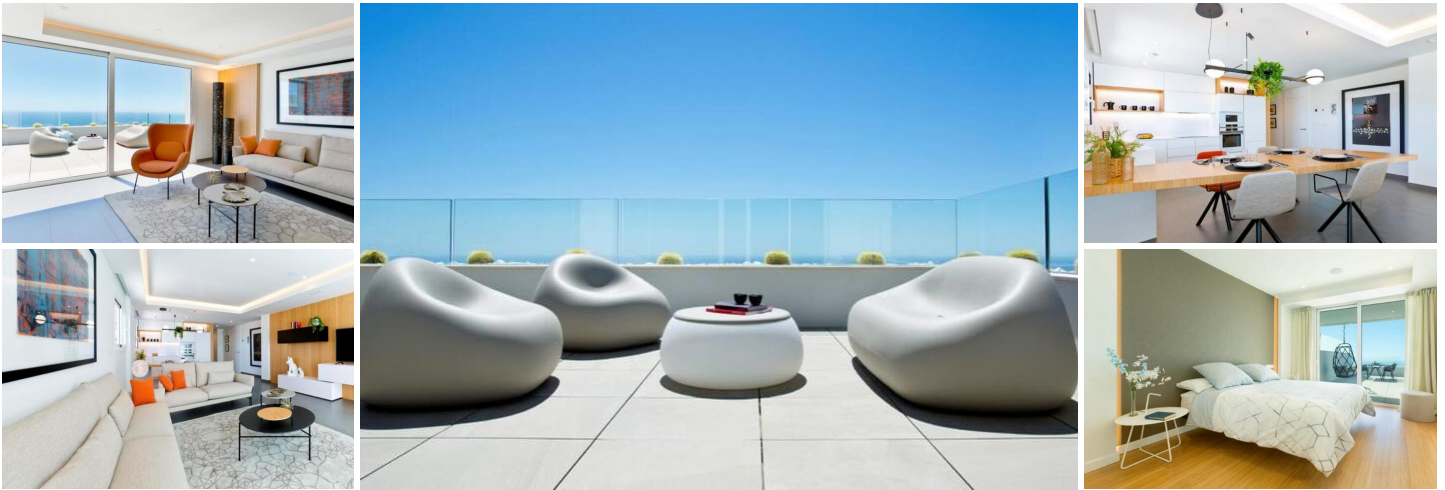

## 3 Cuarto Apartamento en venta en Benitachell, Alicante

483.000€

Apartment for sale in urbanización Cumbre del Sol, located right on the beach, in the municipality of Benitachell, between Jávea and Moraira, on the Costa Blanca North. A promotion that, due to its location, enjoys the spectacular views of the sea for which the Residential Resort Cumbre del Sol is internationally recognized. A truly perfect place for those who want to enjoy the Mediterranean climate and the beautiful sunrises, in a private residence next to the sea. The residence has 24 luxury apartments that stand out for their size, with an area of more than 240m<sup>2</sup> and terraces of 40m<sup>2</sup>, 3 bedrooms and with distributions designed to enjoy the sea views and the natural light, details that result in a modern and elegant design shapes. This, together with the equipment, both in materials and in technology aimed at the realization of very energy-efficient homes, makes the apartments ideal for staying all year round or for enjoying holiday periods. Each apartment also has a covered parking space with pre-installation of electric car charging point and storage.