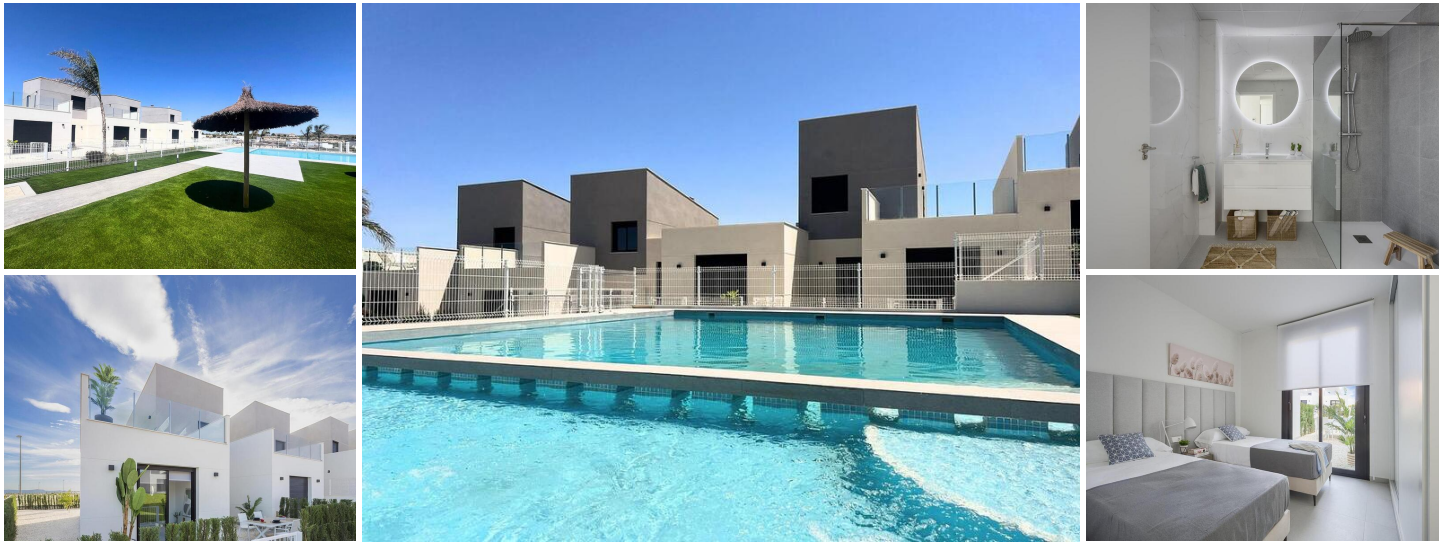

## 2 Cuarto Adosado en venta en Baños y Mendigo, Murcia

229.000€

NEW BUILD TOWNHOUSES IN ALTAONA GOLF RESORT, MURCIA

New Build residential of beautiful townhouses in Altaona Golf resort, Murcia.

Located in a privileged environment where we can live quietly, in contact with nature and the mountains, we achieve quality of life, fresh air and open spaces.

Beautiful 1 level townhouses at Altaona Golf and Country Village are perfect for embracing the Mediterranean lifestyle.

Sunny homes designed with an outdoor lifestyle in mind, has 2 bedrooms, 2 bathrooms, open plan kitchen with lounge area, big solarium, front and back gardens with space for a pool.

An options private pool at an extra cost.

Exclusive New Build residential located in Altaona Golf just 15 minutes by car from the center of Murcia capital and 20 minutes from the beaches you can enjoy the tranquility and security offered by the Golf Course that has 18 holes and the comfort to live close to all services.