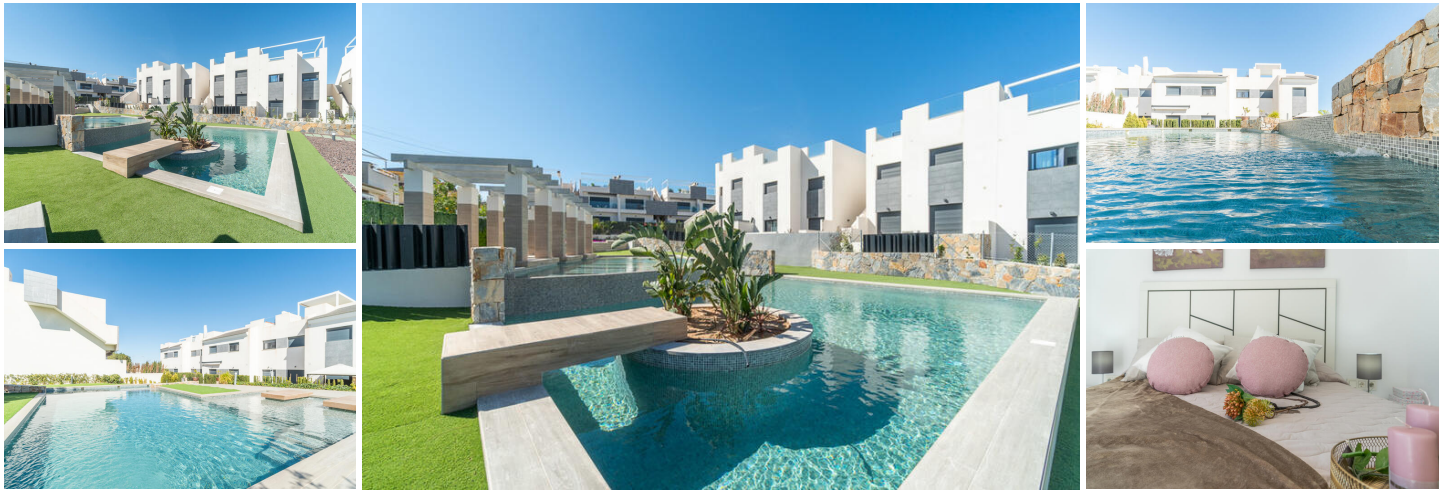

3 Cuarto Apartamento en venta en Torrevieja, Alicante

280.000€

This is an exclusive residential complex comprising ground floor apartments with private garden and top floor units with rooftop terrace/solarium, situated in Los Balcones de Torrevieja, Alicante, one of the best areas of touristic interest on the Costa Blanca. Where you can enjoy fabulous views thanks to its location, surrounded by the unbeatable and privileged natural setting of the Laguna Rosa de Torrevieja as well as its proximity to the local beaches of Torrevieja and Orihuela Costa.

Every property consists of a lounge/dining room, an open plan fully equipped kitchen, three bedrooms with fitted wardrobes, two bathrooms with underfloor heating, electric shutters, alarm system, a large terrace, a rooftop terrace/solarium or a garden, where you can enjoy the magnificent views. The complex also has large communal green areas with a large swimming pool, green zones and parking spaces. Garages and storage rooms are also available.