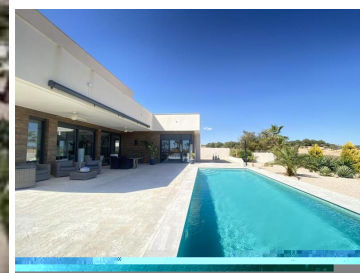

### 3 Cuarto Villa en venta en T aPienca cel hla, o Mo195e. ort0€ urPia

ppdmz z s

We dare to say this is possibly the most stunning villa in the Hacienda del Alamo Golf Resort. We are thrilled to introduce you this unique front line golf luxury villa, settled in a corner plot with 1157m<sup>2</sup>, and full open views to the hills, golf course and the Resort. Recently built, and presented to its best, this property is ready for you to enjoy it. Entering the plot, you face a front garden with stairs to the main entrance, the landing leads you to two bedrooms and a share bathroom. From this bedrooms you access an amazing roof terrace with 360° view. To the left of the entrance door, you find a double garage and office. Going down the stairs, you already visualize the lounge-dining and open plan Italian design kitchen, which really outstand from this living area. Next to the kitchen, there is an additional bedroom, quite spacious with access onto a covered terrace and BBQ area, shower room and utility room. The master bedroom with ensuite luxury shower room and walk in wardrobe. From the bed you can contemplate the pool and garden area. The outside area is like an "oasis", the stunning salt water pool, all kind of cactus, palm trees, will make you really love outside living. Under the covered porch, you can chill or enjoy dinners with friends. Corvera airport is merely 15 mins drive and Fuente Alamo town, is just 3km away. More details: Electric shutters Hi tech Italian kitchen White Goods Pellet stove Solar panels AC cold and hot