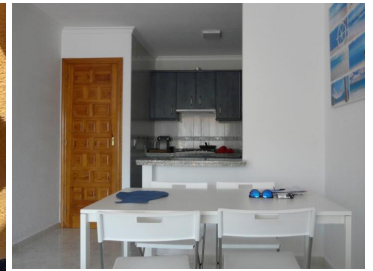

2 Cuarto Apartamento en venta en Benitachell, Alicante

195.000€

Welcome to this lovely apartment on Cumbre del Sol We walk in to find the cozy living/dining room with doors to the outside terrace, and the american kitchen to our left The terrace has gorgeous views of the valley and some views of one of the swimming pools; the terrace is a place where you could dine alfresco, do some morning yoga or enjoy some drinks with friends or enjoy the calmness of the mountains The apartment is equipped with 2 bedrooms, one of which has views of the valley, and it has 1 bathroom The urbanization includes 3 community pools of 17x40m open all year round It is in a great location with services and beaches very near There is parking available