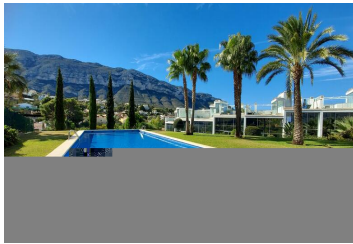

3 soveværelse Villa til salg i Rojales, Alicante

418.000€

This beautiful villa, located 50 meters from the La Marquesa golf course, apart from having clear and beautiful views and offering the tranquility of being in a quiet environment, is a few meters from the commercial center with shops, supermarket, bars and international restaurants . Just 5 minutes from the town of Rojales with all services and 15 minutes from the spectacular blue flag beaches of Guardamar del Segura. Alicante-Elche airport is 35 minutes away. The villa has 256 m2 of plot area, 98 m2 of constructed area, distributed in 3 bedrooms and 2 bathrooms. The 3x6 m pool and terraces in the garden and pool area will allow you to enjoy the sun and the Costa Blanca climate throughout the year. In addition, the villa has a solarium and a large parking area.