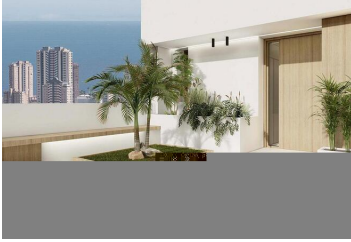

3 Cuarto Villa en venta en Finestrat, Alicante

995.000€

NEW BUILD VILLAS IN FINESTRAT

New Build development of 11 Luxury villas in Finestrat.

Residential consists of 3 different types of houses adapted to the needs of the clients. Some of the models are built on 1 or 2 floors, with basement.

All villas have 3 bedrooms, 3 bathrooms, guest toilet, open plan kitchen with living room, fitted wardrobes, basement with double garage, private garden with swimming pool and sea views.

Residential located in Finestrat, close to two golf courses, theme parks, a large shopping centre and just a few minutes from the beaches of Benidorm.

Finestrat is located in the Marina Baixa region of the Costa Blanca, close to neighbouring Benidorm and about 40 kilometres from the city of Alicante and the international airport.

The village is situated on the mountainside of Puig Campana and offers beautiful views of the mountain, the coast and the Mediterranean Sea.