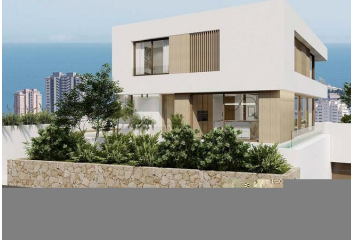

3 Cuarto Villa en venta en Finestrat, Alicante

995.000€

NEW BUILD VILLAS IN FINESTRAT

New Build development of 11 Luxury villas in Finestrat.

Residential consists of 3 different types of houses adapted to the needs of the clients. Some of the models are built on 1 or 2 floors, with basement.

All villas have 3 bedrooms, 3 bathrooms, guest toilet, open plan kitchen with living room, fitted wardrobes, basement with double garage, private garden with swimming pool and sea views.

Residential located in Finestrat, close to two golf courses, theme parks, a large shopping centre and just a few minutes from the beaches of Benidorm.

Finestrat is located in the Marina Baixa region of the Costa Blanca, close to neighbouring Benidorm and about 40 kilometres from the city of Alicante and the international airport.

The village is situated on the mountainside of Puig Campana and offers beautiful views of the mountain, the coast and the Mediterranean Sea.