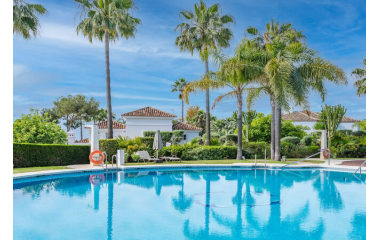

### NEW BUILD VILLAS IN FINESTRAT

New Build Modern villas in Finestrat.

Villas with 4 bedrooms and 5 bathrooms, open plan kitchen with lounge area, terrace with swimming pool and magnificent views over Benidorm, double garage in semi-basement.