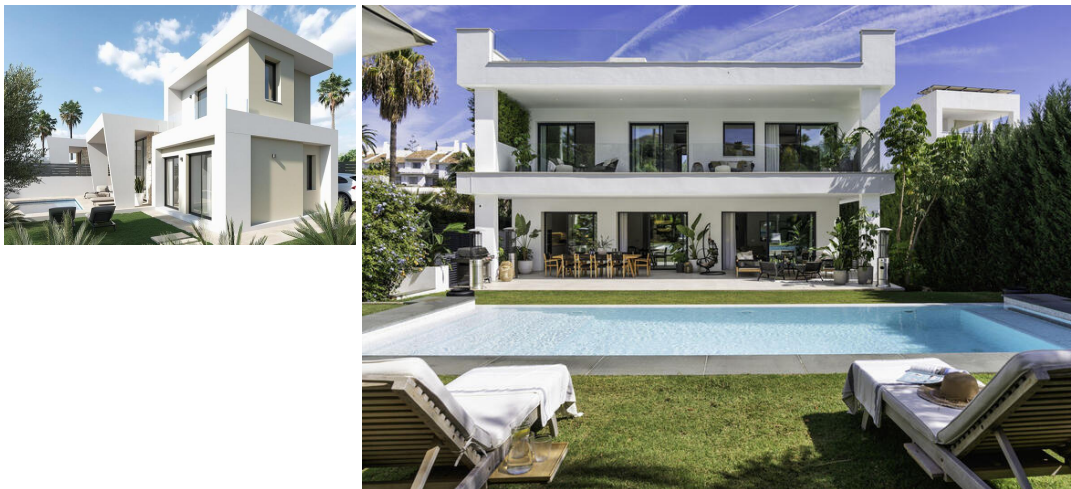

5 bedroom Villa for sale in Puerto Banus, Málaga

4,500,000€

PUERTO BANUS / NUEVA ANDALUCIA 5 Bedroom, 5 bathroom Villa

FREE Notary fees exclusively when you purchase a new property with MarBanus Estates

Located on the border between Puerto Banus and Nueva Andalucía, this villa offers both luxury and an unrivalled location.

This modern villa, with a built area of 606m² on a 1002m² plot, was constructed in 2020 and has since been updated to further enhance its features.

This beautiful residence features 5 large bedrooms, 5 bathrooms, and 2 guest toilets spread across 3 floors, culminating in a captivating rooftop terrace with views to the sea. Inside, premium materials are met with top-tier Miele appliances, complemented by standout amenities like a wine cellar, cinema room, sauna, steam shower, and a state-of-the-art gym. Sustainability enthusiasts will appreciate the potential to install solar panels covering up to 60% of the villa's energy needs.