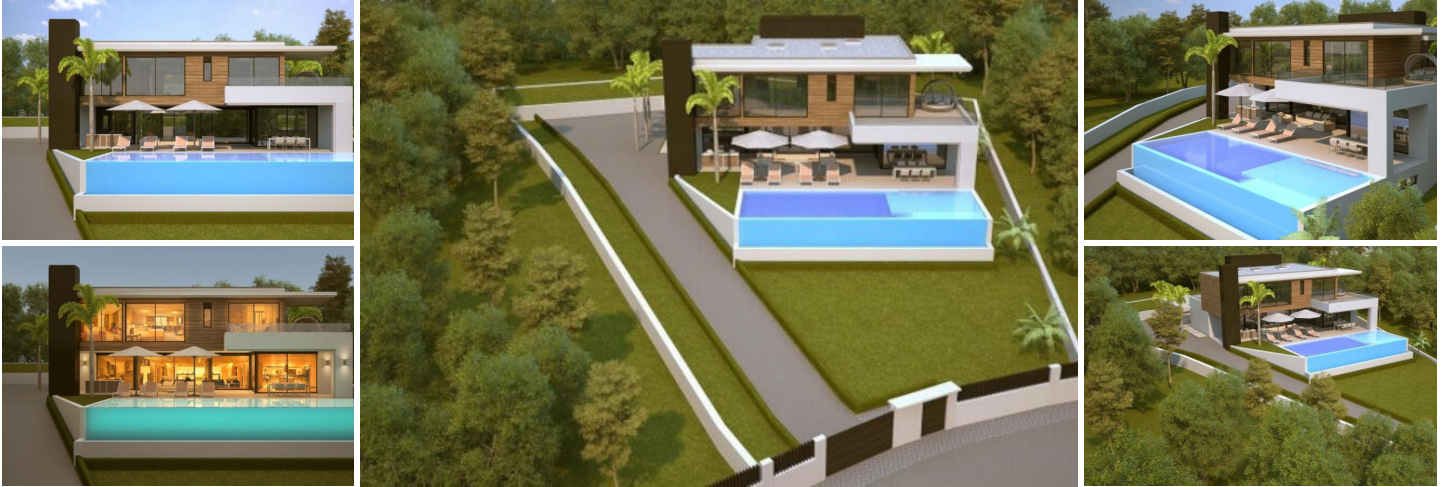

Terrenos en venta en Benahavis, Málaga

510.000€

OPPORTUNITY. BUILDING PLOT IN AN AREA ASSOCIATED WITH HIGH QUALITY NEW BUILDS OF A CONTEMPORARY NATURE. Alquileria, Benahavis. Partial sea views.

Included with the purchase of this good sized and well located plot is the project and Building License. Possible project by Designa and renowned architect Carlos Lamas.

It would be possible to complete the project within around 14 months from the purchase of the plot.

Details of the build are available on request.

BEACH 15 MINUTES MARBELLA 25 MINUTES MALAGA 45 MINUTES

 0 dormitorios

 0 baños

 1.253m² Tamaño de la parcela