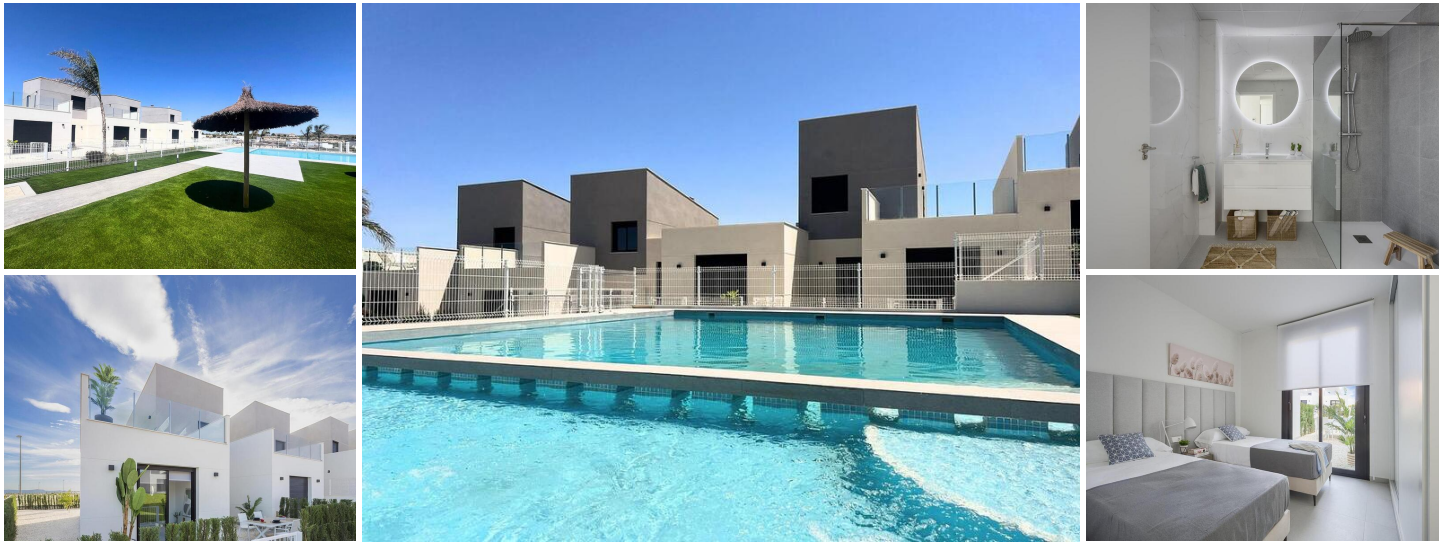

2 Schlafzimmer Stadthaus zu verkaufen in Baños y Mendigo, Murcia

229.000€

NEW BUILD TOWNHOUSES IN ALTAONA GOLF RESORT, MURCIA

New Build residential of beautiful townhouses in Altaona Golf resort, Murcia.

Located in a privileged environment where we can live quietly, in contact with nature and the mountains, we achieve quality of life, fresh air and open spaces.

Beautiful 1 level townhouses at Altaona Golf and Country Village are perfect for embracing the Mediterranean lifestyle.

Sunny homes designed with an outdoor lifestyle in mind, has 2 bedrooms, 2 bathrooms, open plan kitchen with lounge area, big solarium, front and back gardens with space for a pool.

An options private pool at an extra cost.

Exclusive New Build residential located in Altaona Golf just 15 minutes by car from the center of Murcia capital and 20 minutes from the beaches you can enjoy the tranquility and security offered by the Golf Course that has 18 holes and the comfort to live close to all services.