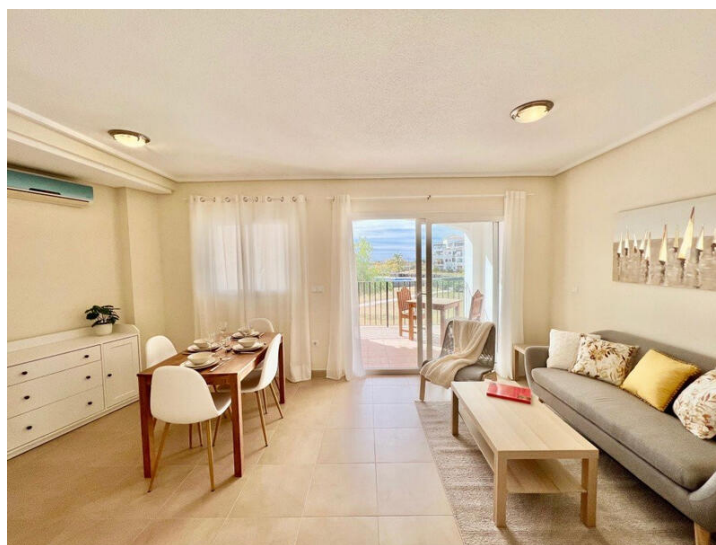

2 slaapkamer Appartement Te koop in Hacienda Riquelme Golf, Murcia

119.950€

Refurbished Apartment. New to the market this refurbished first floor 2 bedroom 1 bathroom apartment boasts stunning views of the pool and golf course, and is been sold fully furnished. The property is SOUTH facing so benefits from sun all day on the terrace. Situated on the gated community of Hacienda Riquelme Golf Resort near Sucina in Murcia, ideally situated to discover all the Costa Calida has to offer. The apartment has 2 good sized bedrooms both benefitting from a built in wardrobe, air conditioning, radiator and roller shutter to the window. The lounge/diner is flooded with light and leads out from the patio doors to a good sized enclosed style terrace with views out over the pool. The newly fitted bright kitchen comes with all the appliances and a gas combination boiler. Fully tiled large bathroom with bath, with shower over, new vanity unit, mirror, bidet and toilet. The apartment has been used as a successful holiday rental, so sold furnished and equipped. Only a short walk from the on-site bar/restaurant, supermarket, and 19 communal pools open for all owners to use.