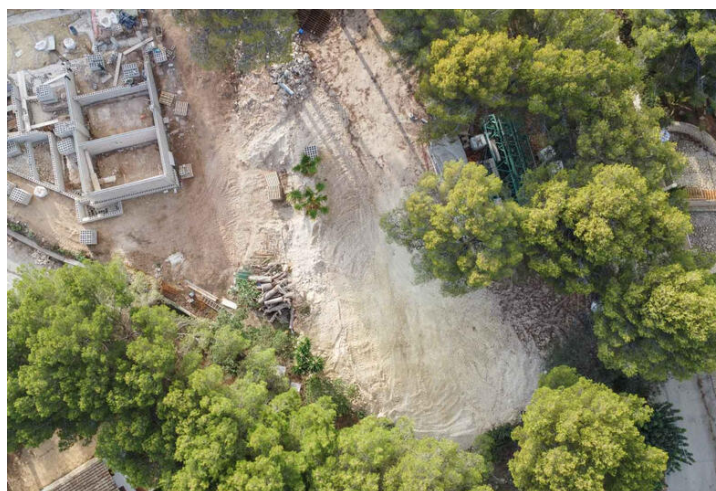

Landa till salu i Moraira, Alicante

590.000€

For sale a magnificent building plot in the exclusive area of Cap Blanc, a unique location between Moraira and Benissa that captures the best of the Costa Blanca. Here, in a peaceful location and surrounded by a lush Mediterranean environment, you will have the opportunity to build your home with partial sea views and surrounded by vibrant nature. This plot stands out for its spaciousness and gentle slope, perfect for designing a comfortable and bright home. The plot opens out towards the sea, offering glimpses of the Mediterranean and letting the sea breeze be part of everyday life. Situated in a fully urbanised area with access to all services, this plot is a jewel that combines tranquillity and accessibility in equal parts. Moraira, just a stone's throw from the plot, is a charming fishing village that has managed to maintain its essence. With its picturesque old town, friendly atmosphere and marina, it is a place where life is enjoyed unhurriedly, surrounded by good restaurants, local markets and unique corners to explore. On the other hand, Benissa offers a landscape of dramatic cliffs and hidden coves that seem frozen in time. Here, every cove has its own magic: Cala Baladrar and Cala Advocat, with their turquoise waters, are perfect for diving, snorkelling or just getting lost in the clear waters. The area offers quick access to dreamy coves such as Cala El Portet, a sheltered corner where the crystal clear waters seem to invite you to swim or relax on the soft sand. There is also the Playa de L'Ampolla, the largest beach in Moraira, with views of the castle and a quiet atmosphere ideal for families. On this plot, you can design your ideal space, surrounded by nature and with the Mediterranean as the perfect backdrop. It will not only be a home, but a daily invitation to enjoy all that the Costa Blanca has to offer.