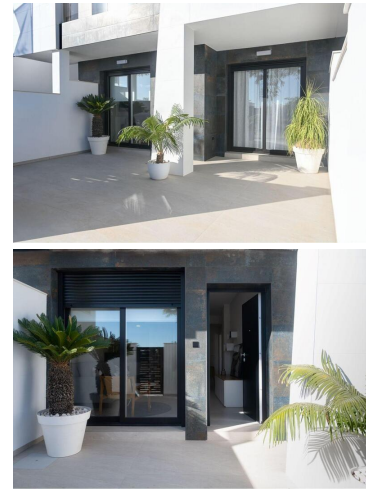

2 Schlafzimmer Stadthaus zu verkaufen in Pilar de la Horadada, Alicante

239.900€

NEW BUILD RESIDENTIAL COMPLEX IN PILAR DE LA HORADADA

New Build modern-style residential complex is made up of 8 bungalows, apartments and penthouses with 2 and 3 bedrooms, with a large garden or solarium area.

A building with a commercial space on the ground floor.

It also has an impressive rooftop pool and garage spaces in the basement.

Development located in an unbeatable enclave within a large residential area of Pilar de la Horadada, a privileged place to families for easy access to all kinds of services.

Pilar de la Horadada is a typical Spanish village in the most southern part of the Costa Blanca.

The large main street has supermarkets, lots of shops, restaurants and bars and some lovely squares.

The beautiful beaches of Torre de la Horadada and Mil Palmeras with fine sand promenade is just 5 minutes away.