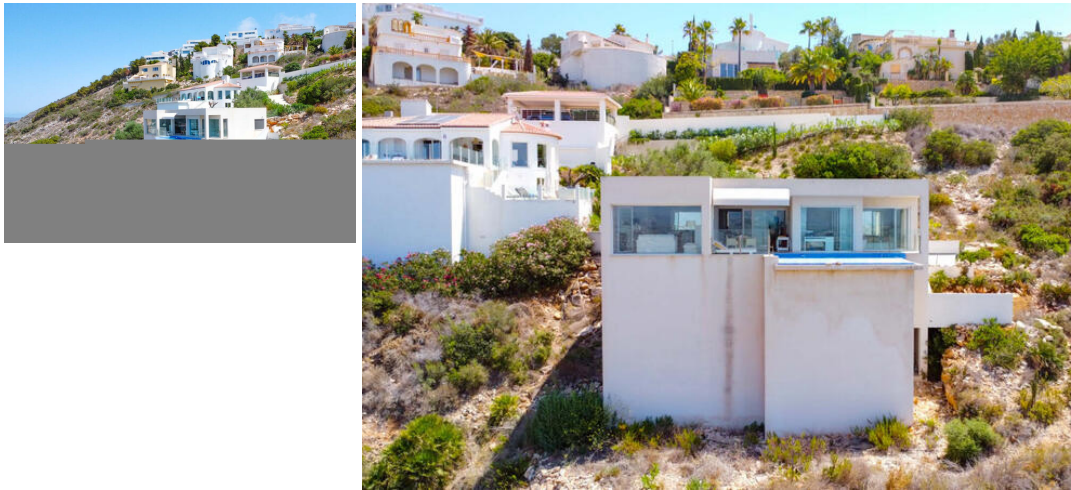

## 2 Schlafzimmer Villa zu verkaufen in Benitachell, Alicante

690.000€

"Interesting for investors"

Bare property for sale in Cumbre del Sol This luxurious villa is located in the quiet Cumbre del Sol urbanization and offers a unique 380° view stretching from the coast over the Peñon de Ifach, inland with the impressive Sierra de Bernia and the Sierra de Aitana to the Montgó.

The villa is distributed on one floor of 140 m2.

One floor below is currently a multi-purpose room of 132 m2 which could be converted into a two bedroom apartment with a private terrace.

Another floor below is a space of 54 m2 that can be converted into a garage, gym, etc.