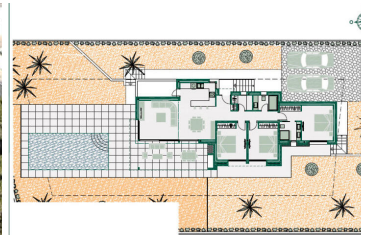

3 Schlafzimmer Villa zu verkaufen in Benissa, Alicante

925.000€

SUPERFICIES CONSTRUIDAS

Vivienda	123.70 m ²
Porche	23.80 m ²
Total	147.50 m ²

Modern new build single storey villa for sale in Benissa, located only 2000m from the beach. This villa is part of a small urbanization of 5 new villas. There is an entrance hall, a spacious living / dining room with a fully equipped open kitchen, a utility room, a master bedroom with en-suite bathroom and 2 double bedrooms sharing a family bathroom. From the kitchen and the living room you have access to the covered terrace with outdoor kitchen and from each bedroom you have access through the large windows to the terrace and the pool. Outside in the low maintenance Mediterranean garden there is a swimming pool with terrace and parking for 2 cars. The house has an energy classification A, is completely fenced and equipped with an electric entrance gate for cars and a gate for people. Large floor tiles of 90x90cm are used, there is a security door, underfloor heating by means of a gas boiler, hot water by means of a solar boiler, air conditioning, a ventilation system and of course a 10-year warranty. Building specifications on request.

- | | | |
|---|--|--|
|  3 Schlafzimmer |  2 Badezimmer |  301m ² Baugröße |
|  800m ² Grundstücksgröße | <input checked="" type="checkbox"/> Schwimmbad | <input checked="" type="checkbox"/> Air conditioning |
| <input checked="" type="checkbox"/> Automatic gate | <input checked="" type="checkbox"/> Automatic irrigation | <input checked="" type="checkbox"/> Central heating |
| <input checked="" type="checkbox"/> Double glass | <input checked="" type="checkbox"/> Fitted wardrobes | <input checked="" type="checkbox"/> Garden |
| <input checked="" type="checkbox"/> Outdoor kitchen | <input checked="" type="checkbox"/> Pool | <input checked="" type="checkbox"/> Terrace |
| <input checked="" type="checkbox"/> Underfloor heating | | |