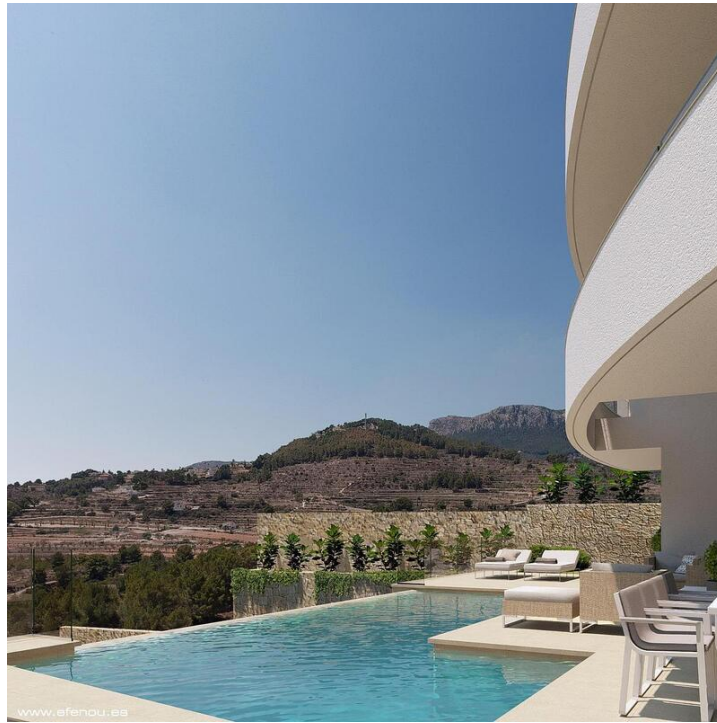

## 4 bedroom Villa for sale in Calpe, Alicante

2,100,000€

Luxurious Sea-View Villa in Calpe - Modern Elegance with Stunning Views

Prime Location in Calpe, Alicante - Quiet and Established Area

This luxurious villa is located in Calpe, Alicante, nestled in a peaceful and established neighborhood known for its charm and proximity to some of the area's best attractions. Just 5.4 km from the heart of Calpe, this villa offers convenient access to the town center and Calpe's stunning beaches, which boast crystal-clear waters and soft sands. Known for its scenic beauty, Calpe is surrounded by natural parks and the iconic Peñón de Ifach, a landmark that adds a unique character to the landscape.

Port of Calpe: Approximately 6 km away, ideal for yacht lovers and water sports.

Stunning Sea-View Villa with 3 Floors of Modern Comfort

This villa offers 335 m<sup>2</sup> of luxurious living space on a generous 1,042 m<sup>2</sup> plot, with spectacular views of the sea, the