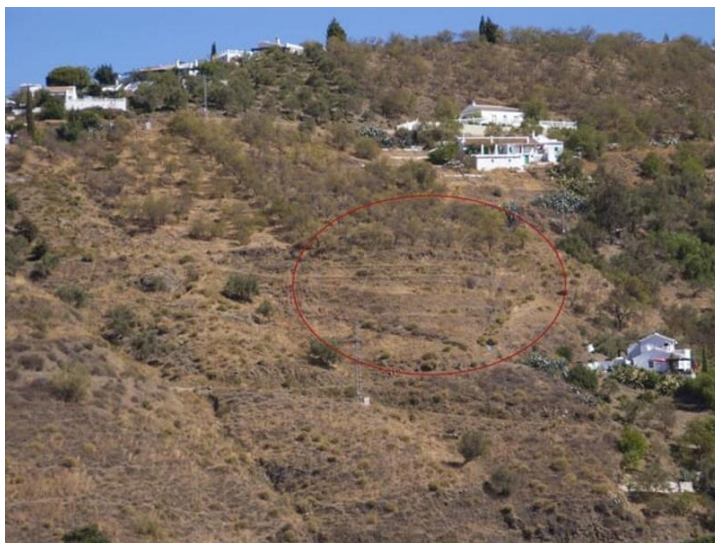

Jord til salg i Competa, Málaga

56.000€

An attractive plot of app. 2500 sq.m which is only about ten minutes drive from the village. Accessed by tarmac road and then by a concrete track it has beautiful views up to the mountains and over the verdant countryside down towards the coast.

Mains water and electricity are close by and could be connected to the plot.

🛏 0 soveværelser

🚿 0 badeværelser

✚ 2.500m² Grundstørrelse

Ejendom markedsført af Competa Properties S.L.

www.spainpropertyportal.com/da/