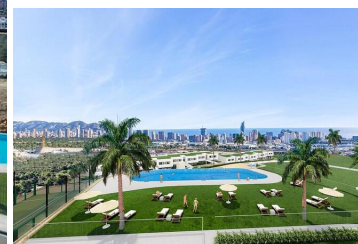

2 Schlafzimmer Appartement zu verkaufen in Finestrat, Alicante

380.000€

NEW BUILD LUXURY RESIDENTIAL COMPLEX WITH SEA VIEWS IN FINESTRAT

New Build Luxury residential complex of bungalow apartments, duplexes and penthouses in Finestrat.

Beautiful apartments has 2 bedrooms 2 bathrooms, open plan kitchen with the lounge area, fitted wardrobes and terrace.

Each property has private parking space and storeroom.

A complex with large common areas:

- -Infinity pool
- -Paddle courts
- -Covered heated pool
- -Gym
- -Meeting room and shared work
- -A large pedestrian and bicycle path that runs through all the common spaces.
- -Large masses of vegetation

This development is perfectly located in a natural enclave of the Costa Blanca and offers incredible views of the Benidorm skyline, Finestrat cove and El Puig Campana.

Benidorm is just a five minute drive from the properties and offers all the services you would need including shops

☐ 2 Schlafzimmer	☐ 2 Badezimmer	☐ 111m² Baugröße
☒ Schwimmbad	☒ Communal Pool	☒ Gym
☒ Views: Sea	☒ gated	☒ Number of Parking Spaces: 1
☒ Near Golf / Golf Resort Property	☒ Near Schools	☒ Air Conditioning: Pre-Installed
☒ Near Commercial Center	☒ Double Bedrooms: 2	☒ Near Childrens Parks
☒ Elevator/Lift	☒ Location: Coastal, Mountain, Urbanisation	☒ Beach: 3500 Meters
☒ Useable Build Space: 95 Msq.	☒ B	☒ Terrace: 38 Msq.