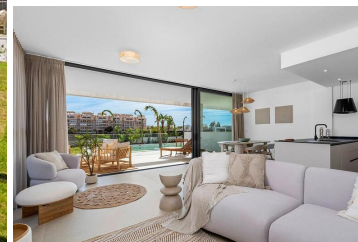

3 Schlafzimmer Appartement zu verkaufen in Cartagena, Murcia

385.000€

NEW BUILD RESIDENTIAL COMPLEX IN MAR DE CRISTAL

New Build modern residential complex of apartments and penthouses located very close to the promenade and the long lovely sandy beaches of Mar de Cristal.

You can choose from ground floor apartments with a private garden, mid-floor apartments with a terrace, and penthouses with private solarium. Properties has 2 or 3 bedrooms and 2 bathrooms.

The apartments have a modern design, presenting an open plan living area, combining the kitchen, dining area and lounge, into a large space with access to the terrace.

The master bedroom has a private bathroom.

Built with top quality finishes, fitted wardrobes, pre-installation of ducted A/C, a storage room, and a underground parking space.

All the daily necessities, like supermarkets, bars and restaurants, are available all year 'round and are located close to the complex.

Mar de Cristal has beautiful sandy beaches, a tennis centre, marina, supermarkets, bars and restaurants.

The Calblanca national park where you will find unspoilt long white sandy beaches, as well as the famous La Manga