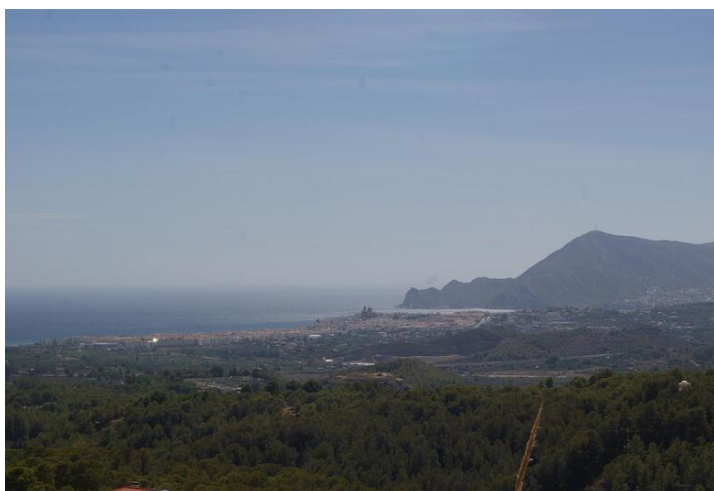

Land for sale in Altea, Alicante

145,000€

Incredible value building plot located on the base of the mountain in Altea with magnificent views all the way down to the sea and the surrounding valley and mountain ranges. The property has excellent access via tarmac Rd and all your mains facilities are available in the area. The plot is located approximately 4 kilometres from the sea (as the crow flies) and set on a elevated position offering commanding views of this stunning area. Other beautiful homes have been built in the area all custom designed and built. We have been living and working in Spain since 2004 an have a network of trusted architects and builders who can help you maximise the use of the plot and the views whilst creating the perfect home for your lifestyle. If you have questions or would like to arrange to view please do not hesitate to get in touch. We are specialists in the Costa Blanca and Costa Calida specialising in the Alicante and Murcia Inland regions with a particular emphasis on Elda, Pinoso, Aspe, Elche and surrounding areas. We are an established, well known and trusted company that has built a solid reputation amongst buyers and sellers since we began trading in 2004. We offer a complete service with no hidden charges or surprises, starting with sourcing the property, right through to completion, and an unrivalled after sales service which includes property management, building services, and general help and advice to make your new house a home. With a portfolio of well over 1400 properties for sale, we are confident that we can help, so just let us know your preferred property, budget and location, and we will do the rest.