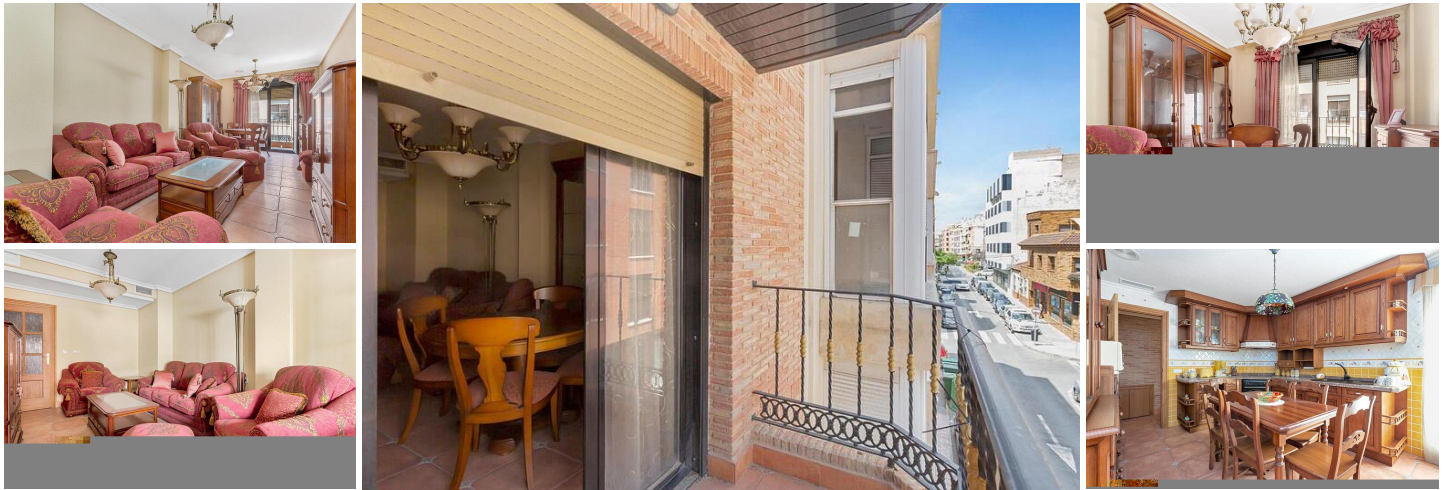

## 3 Schlafzimmer Stadthaus zu verkaufen in Torrevieja, Alicante

275.000€

Spacious 2nd floor duplex flat located in the heart of Torrevieja. The first level offers a large living-dining room, a separate, fully fitted kitchen, laundry room, 1 toilet and 1 bedroom with fitted wardrobes. Going upstairs you can find a second living room, 2 bedrooms, both with fitted wardrobes, 2 family bathrooms and a balcony on each floor. It comes with ducted air conditioning and heating, and the building has an entry phone system and lift. Located within walking distance to all necessary amenities, shops, bars and restaurants and the beach is only 400 metres away. Don't miss out on this amazing opportunity and book a viewing with one of our agents today. Taxes and notary fees are not included in the price. If you are viewing this advert and need to sell your property to buy, we can help you with a free valuation, as well as explaining how we can advise you on how to make the sale happen in the shortest possible time, as we are an agency with more than 20 years in the sector, with reliable data from the last... sales, which we can put at your disposal to be able to set an ideal market price. Do not hesitate and contact us.