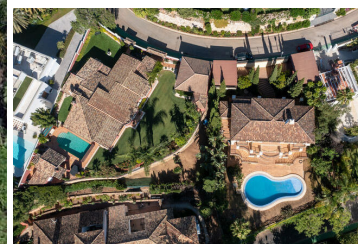

6 Schlafzimmer Villa zu verkaufen in Benahavis, Málaga

1.995.000€

Amazing 6-bed mansion style villa in frontline golf in Benahavis. Situated frontline La Quinta Golf and overlooking La Concha Mountain with stunning panoramic views. The living and dining area are large and with fireplace and the kitchen fully fitted. The rooms count with beautiful large terraces with direct access to the garden. The outdoor space is great with private pool and garden, BBQ area and a carport for 4 cars. The property includes high quality finishes like marble floors, hot/cold AC system, alarm, cinema room and gym. The villa is located within a gated urbanization with security and close to all amenities.