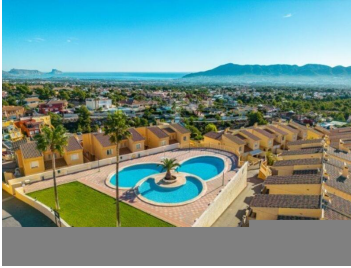

3 chambreAp p t nàArb ev dt rs bvt | A i t hrb, 5 v r hA
 200.000€

Introducing a prestigious chalet located in one of Yecla's finest areas. This property offers 648 square metres of living space on a fully fenced and urbanised plot spanning 8,600 square metres. Featuring 4 bedrooms and 2 bathrooms, along with a spacious living room adorned with a fireplace, this chalet provides ample comfort and space for a luxurious lifestyle. Enjoy the convenience of individual diesel heating, ensuring warmth throughout the colder months. Outside, you'll find a fenced swimming pool equipped with a purification system, perfect for enjoying leisurely swims in privacy. The property boasts double-glazed climatit windows and oak doors, adding both style and insulation. With two garages accommodating three vehicles each, there's ample space for car storage and security. Additional features include a greenhouse, barbecue area, and access to irrigation water and mains electricity. Don't miss the opportunity to make this chalet your own – schedule a viewing today and experience the epitome of luxury living in Yecla. We have a large portfolio of properties in the Costa Blanca and Costa Calida areas, specialising in country properties, villas, fincas, building plots and design and build options in the Alicante and Murcia regions with a particular emphasis on Elda, Monovar, Pinoso, Sax, Villena, Aspe, Fortuna, Albacete and many more surrounding areas. We have been established since 2004 and have decades of experience between the team which we bring to bear to help you find and secure your new dream home. We help you every step of the way to make sure your purchase in Spain is safe and hassle free. We are not here to sell you a property, we are here to help you realise your dream and find what is right for you. With us you are in the safest hands. Contact us now to have a no obligation chat about how you too can realise your dreams.