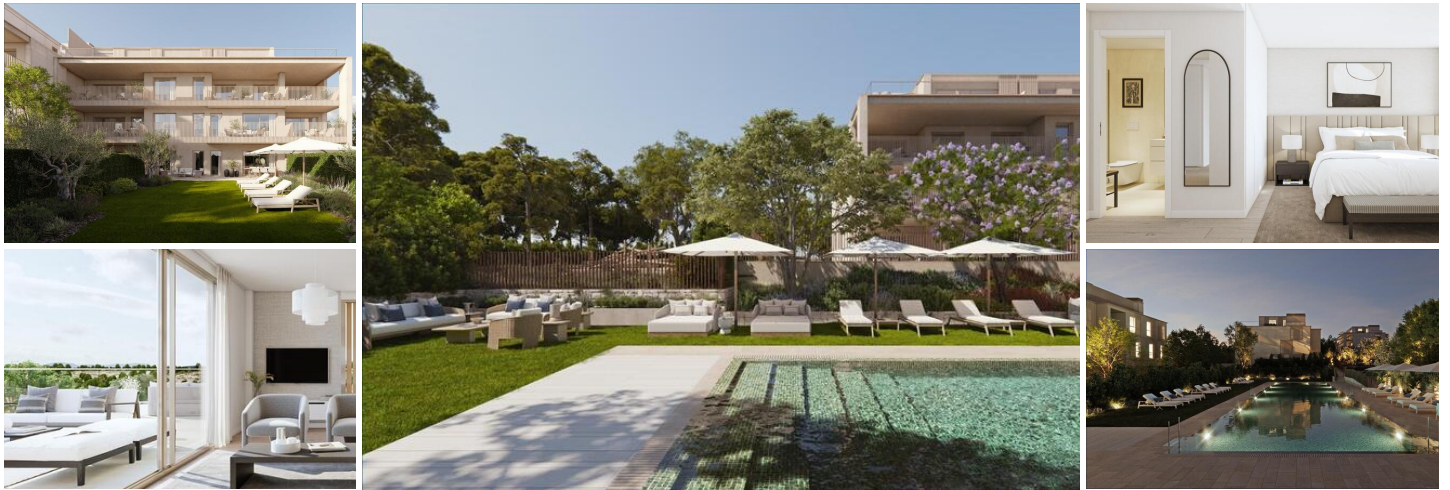

4 Schlafzimmer Appartement zu verkaufen in Godella, Valencia

478.000€

NEW BUILD RESIDENTIAL IN GODELLA, VALENCIA

Comfort with first class qualities!

New Build residential complex is made up of 5 buildings with 20 apartments with 2, 3 and 4 bedrooms, 2 bathrooms, open plan kitchen with spacious living room, fitted wardrobes, terrace.

In your new home you will enjoy spacious gardens, sports areas and spectacular swimming pools.

Each building has its own garage and storage rooms.

Facilities:

Communal car park.

Sports facilities.

Paddle tennis.

Swimming pool for children and adults.

Multipurpose room and social club.

Discover the charm of Godella, a unique tourist destination. Stroll through its historic streets, visit its churches and emblematic monuments, and marvel at the panoramic views of the traditional agricultural landscape. In Godella you will find a perfect blend of history and nature - don't miss the opportunity to live an unforgettable experience in this beautiful corner of Valencia!