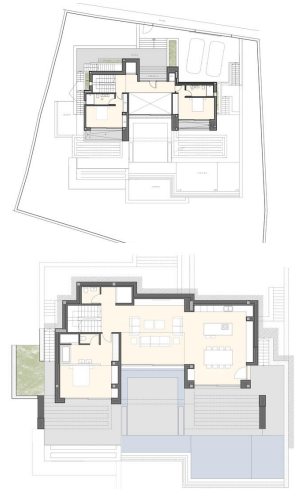

5 soveværelse Villa til salg i Javea, Alicante

4.500.000€

Luxury new construction villa with sea views for sale in Javea, located in one of the most prestigious areas of the Costa Blanca: La Granadella, known for its natural park and its famous beach with crystal clear waters. Thanks to its unique location, this villa offers breathtaking sea and mountain views, and benefits from an ideal south-facing orientation. This elegant designer villa is located on a plot of 925 m² and has a total built-up area of 677 m², distributed on three levels. Upon entering on the second floor is a stylish entrance hall with an internal staircase and elevator. Here you will also find two double bedrooms, each with an en-suite bathroom and private terrace. On the first floor you will find a spacious living room with a fully equipped open kitchen. From the living room you have direct access to the large terrace of 140 m² with an infinity pool, where you can enjoy spectacular views of the sea and Granadella beach. Also on this level are a guest toilet and the master bedroom with en-suite bathroom. The first floor offers an additional double bedroom with en-suite bathroom, an office/bedroom with en-suite bathroom, a multipurpose room that can serve as a gym or home cinema, a storage room and a technical room. Built according to the latest trends and with the highest quality materials, the villa offers everything for comfortable and safe living. It is equipped with a home automation system, underfloor heating, air conditioning, video intercom and an alarm system with motion detectors. The villa already has a construction license allowing construction to start immediately. A unique opportunity to acquire a villa close to one of the most beautiful beaches in Spain!