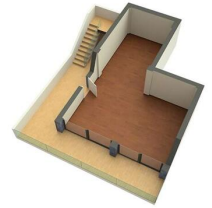

3 soveværelse Villa til salg i Benitachell, Alicante

1.700.000€

The residential a collection of plots offering a distinct infrastructure comprising personalized street lighting, video surveillance system with cameras, tiled pavements, ducted mains gas, dry stone walls, individual satellite dishes, motion detector on the front of the building, intercom at the entrance to the plot connected to the house, ...Plots with fantastic sea views spanning right across from the Cabo de la Nao (Javea), to the Balearic Islands and the Ifach Rock, with views towards the Bernia and Aitana mountain ranges inland, and of course, the magnificent Mediterranean Sea.

 3 soveværelser
 707m² Grundstørrelse

 4 badeværelser

 500m² Byg størrelse

Ejendom markedsført af España Dream Properties

www.spainpropertyportal.com/da/