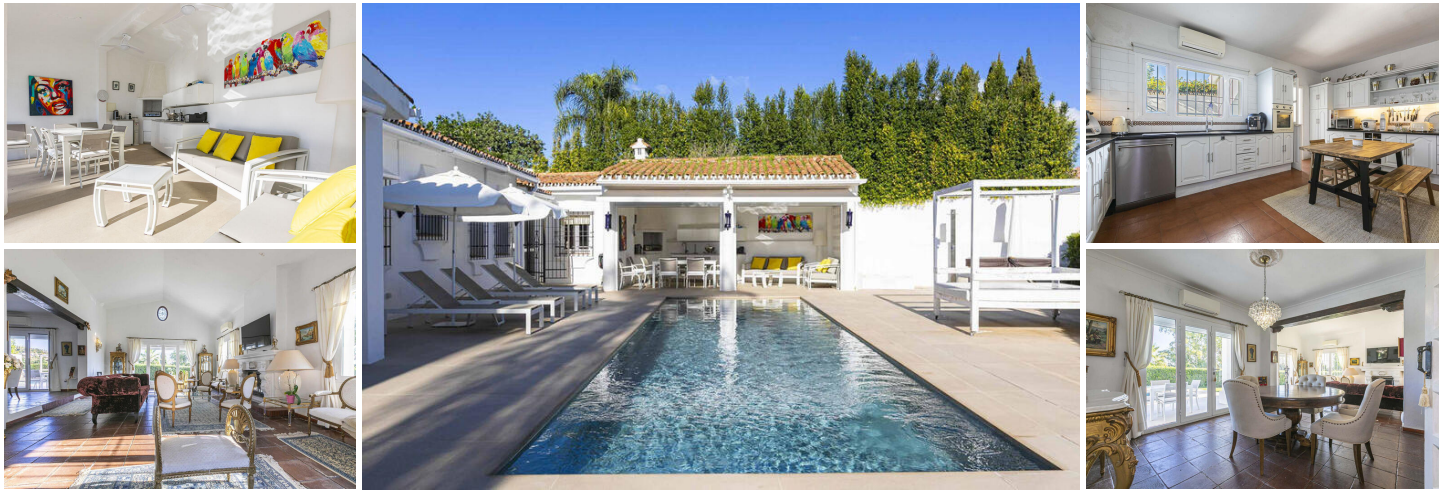

4 soveværelse Villa til salg i Benahavis, Málaga

1.695.000€

BENAHAVIS ... 4 bedroom, 3 Bathroom Villa

Enhance your property-buying experience with MarBanus Estates! Along with our exceptional real estate advice and guidance, you'll receive FREE Notary fees exclusively when you purchase this property through us.

Discover the charm and elegance of this exquisite single-level family home, nestled in a peaceful enclave of lower Benahavis. Designed as a perfect blend of traditional warmth and contemporary sophistication, this home is adorned with luxurious updates to meet modern living needs.

Step into the spacious and luminous main lounge, a haven of relaxation that opens directly to the beautifully landscaped garden and inviting pool area. The lounge seamlessly connects to a dedicated dining room, offering the ideal layout for family gatherings and entertaining guests.

Appealing interior complimented by fabulous outdoor areas with large pool, garden, numerous patios, outdoor kitchen/ lounge. Private garage plus parking for further cars.

Located in Fuente del Espanto. Peaceful setting, lovely views just a short drive from San Pedro and Nueva Andalucia. Option to create an upper level to the property.