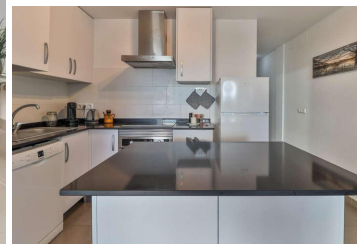

2 soveværelse Lejlighed til salg i Benitachell, Alicante

209.000€

A first-floor apartment in a building with an elevator. The apartment has a south orientation and views of farmland and towards the sea. The apartment building is situated in the town centre of Benitachell, all services are available on foot. The apartment has hot and cold air conditioning, two bedrooms, two bathrooms, and an open-plan living space. A parking bay in the underground garage is included.