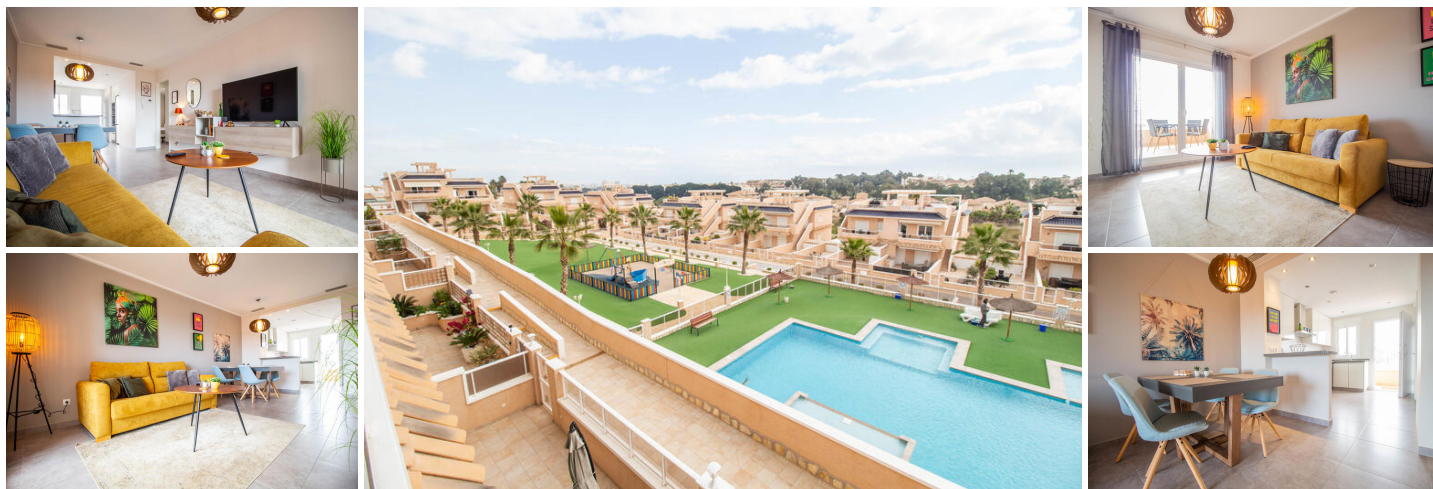

2 soveværelse Lejlighed til salg i Punta Prima, Alicante

279.000€

Stunning apartment with 2 bedrooms in Punta Prima, Alicante less than 1km from the beach and within walking distance to all local amenities.

This spectacular first floor apartment (with elevator), will be sold fully furnished and boasts a spacious living/dining room, a fully equipped open plan kitchen, two bedrooms with fitted wardrobes, two bathrooms with underfloor heating, air conditioning (hot/cold) throughout the property, a terrace and also has a covered terrace of 12 sqm. The house is sold with designer furniture and decoration and ready to live. UNDERGROUND GARAGE PLACE INCLUDED.

Community areas: garden, children's area, 2 swimming pools (1 with SPA and JACUZZI) and bio-healthy gym.

Located in the well known and sought after area of Punta Prima, surrounded by all the necessary services and leisure: restaurants, bars, supermarkets, shopping center... and a few km from the paradisiacal beach of Punta Prima