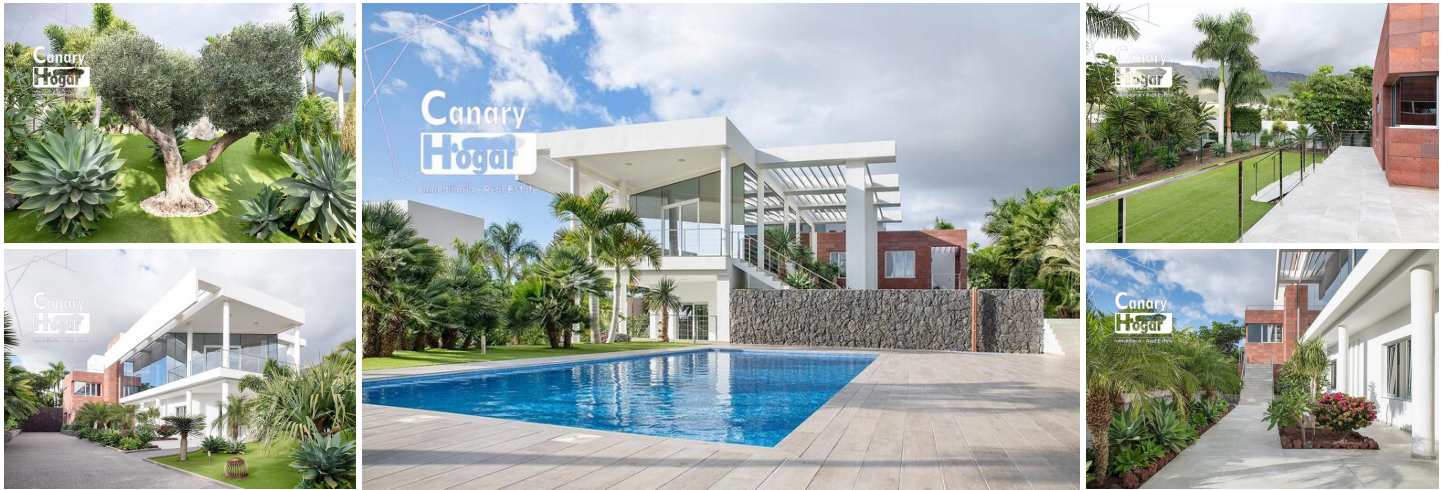

6 soveværelse Villa til salg i Adeje, Tenerife

5.750.000€

This beautiful property is located in one of the most desirable areas of Tenerife, La Caleta Golf. It has it all: spectacular views, gardens with tropical flora surrounding a 200-year-old olive tree, privacy, tranquility and comfort. Spread over three levels, this house offers space for a very large family: 5 bedrooms, 5 bathrooms, 2 kitchen areas, 2 dining rooms, 2 living rooms with views of the mountains and ocean, and much more.~~Features:~~large master bedroom with en-suite bathroom;~modern kitchen with a wide range of appliances and ovens;~large main living room with Roche Dubois furniture;~magnificent tropical flora garden surrounding the property on all sides;~heated pool with covers and surrounded by decking with space for chairs, tables, barbecue and more;~an entire floor with its own access, featuring a living room, kitchen, dining room and bar;~large space with the possibility of upgrading to a private office, a gym, a craft room, etc.;~garage space for 2 cars;~utility and storage space;~Due to its exceptional price, this property will not be on the market for long.~~This property is like nothing you have seen before. Book your viewing with us