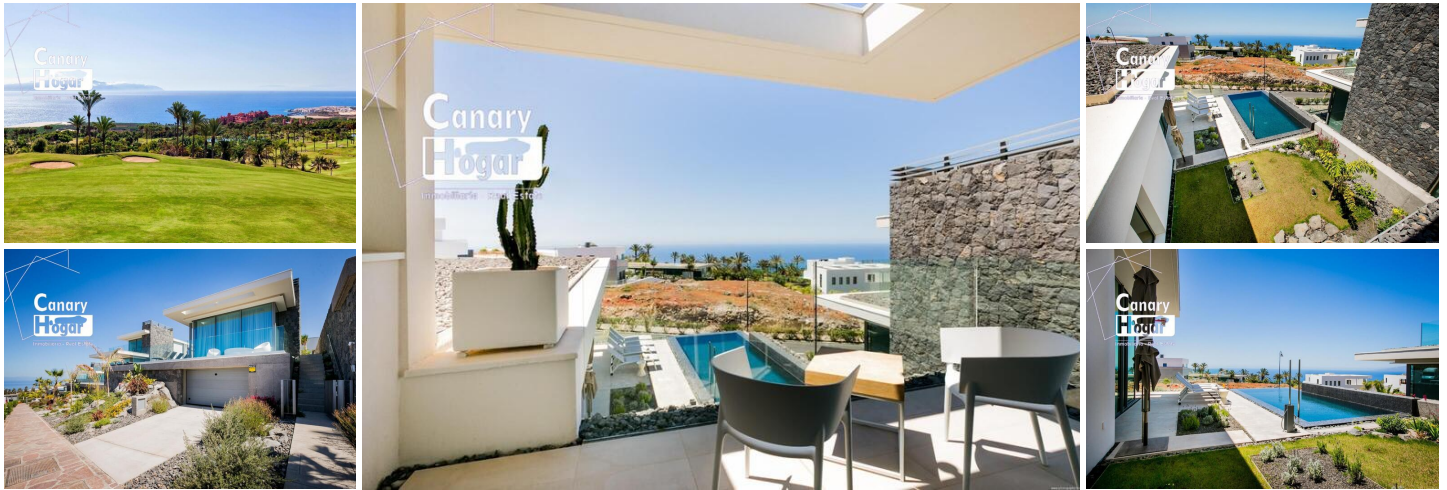

3 soveværelse Villa til salg i Guia de Isora, Tenerife

2.100.000€

Located in the prestigious Abama Golf Resort, residential Atalayas, this elegant villa combines sophistication and comfort in an idyllic setting. With a constructed area of 303 m² on a plot of 395 m², this residence offers a modern design and generous spaces spread over three floors.~On the ground floor, there is a private garage with capacity for two cars, along with a technical room that houses the machinery necessary for the villa.~~On the first floor, the heart of the house opens with a bright living-dining room that offers panoramic views of the ocean. The kitchen, equipped with a central island, is perfect for cooking lovers and is designed to facilitate social interaction. Also on this floor is a guest toilet and two bedrooms, each with its own en-suite bathroom, providing privacy and comfort.~~The exterior of the property features a stunning heated swimming pool, surrounded by terraces that create an oasis of tranquility and offer spectacular views of the sea.~~On the second floor, there is the master bedroom, which includes a spacious bathroom and a dressing room, as well as stunning views that complement the luxury and comfort of this exclusive space.~~This villa represents the perfect combination of luxury and lifestyle in one of the most sought-after destinations in Tenerife, offering an exceptional home for those who value quality, design and a privileged location.