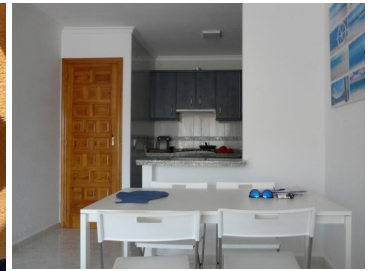

2 soveværelse Lejlighed til salg i Benitachell, Alicante

195.000€

Welcome to this lovely apartment on Cumbre del Sol We walk in to find the cozy living/dining room with doors to the outside terrace, and the american kitchen to our left The terrace has gorgeous views of the valley and some views of one of the swimming pools; the terrace is a place where you could dine alfresco, do some morning yoga or enjoy some drinks with friends or enjoy the calmness of the mountains The apartment is equipped with 2 bedrooms, one of which has views of the valley, and it has 1 bathroom The urbanization includes 3 community pools of 17x40m open all year round It is in a great location with services and beaches very near There is parking available

-  2 soveværelser
-  Entrance Hall
-  internet
-  satelite tv

-  1 badeværelse
-  doble glazing
-  near the beach

-  70m² Byg størrelse
-  heating aIRCONDITIONED
-  outdoor shower