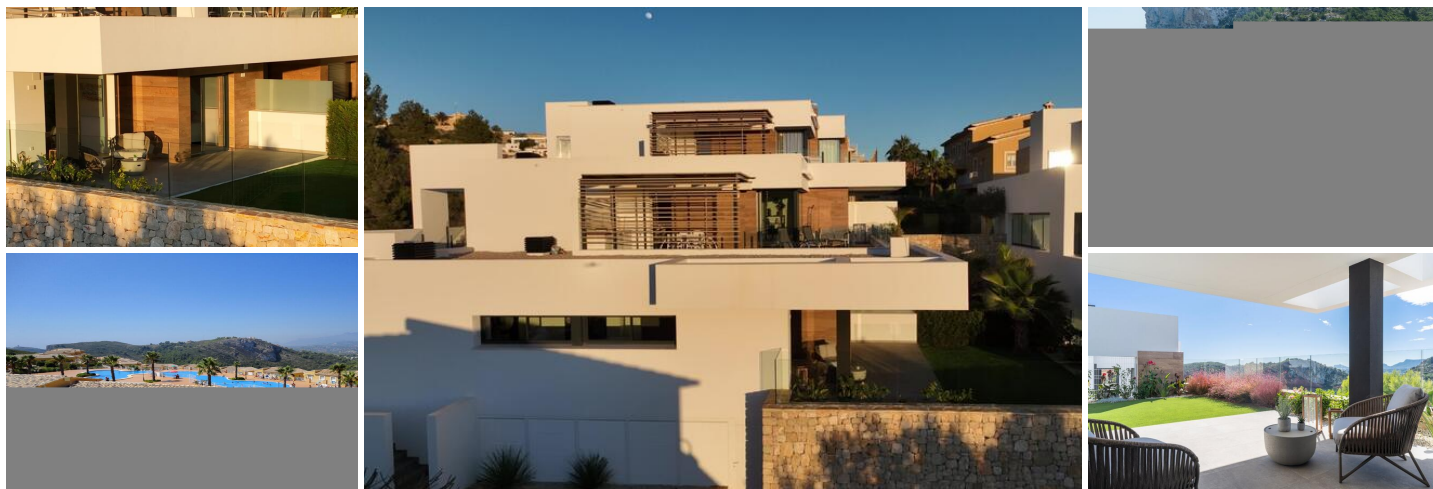

2 soveværelse Lejlighed til salg i Benitachell, Alicante

468.000€

Choosing Montecala Gardens means choosing wellness, nature, sea, fresh air, beautiful sunsets, waking up to the sound of chirping birds. New construction apartments under construction in Cumbre del Sol.

 2 soveværelser

 3 badeværelser

 214m² Byg størrelse