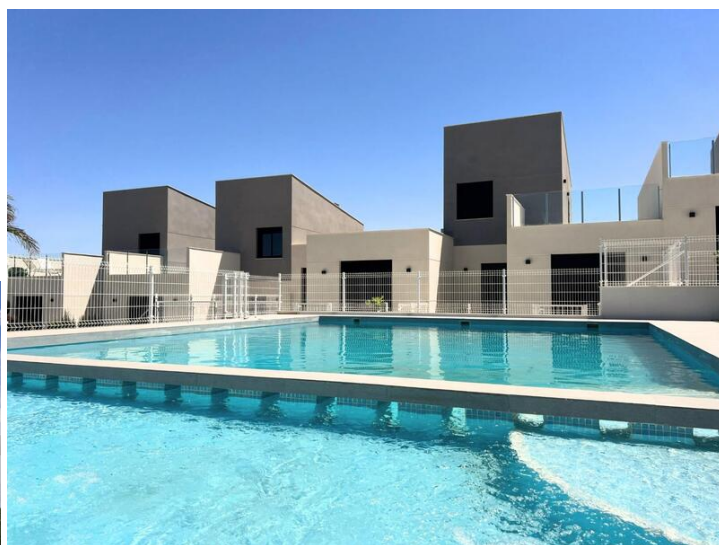

### NEW BUILD TOWNHOUSES IN ALTAONA GOLF RESORT, MURCIA

New Build residential of beautiful townhouses in Altaona Golf resort, Murcia.

Located in a privileged environment where we can live quietly, in contact with nature and the mountains, we achieve quality of life, fresh air and open spaces.

Beautiful 1 level townhouses at Altaona Golf and Country Village are perfect for embracing the Mediterranean lifestyle.

Sunny homes designed with an outdoor lifestyle in mind, has 2 bedrooms, 2 bathrooms, open plan kitchen with lounge area, big solarium, front and back gardens with space for a pool.

An options private pool at an extra cost.

Exclusive New Build residential located in Altaona Golf just 15 minutes by car from the center of Murcia capital and 20 minutes from the beaches you can enjoy the tranquility and security offered by the Golf Course that has 18 holes and the comfort to live close to all services.