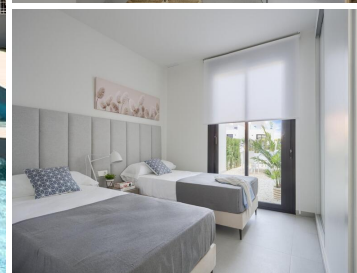

2 soveværelse Byhus til salg i Baños y Mendigo, Murcia

229.000€

NEW BUILD TOWNHOUSES IN ALTAONA GOLF RESORT, MURCIA

New Build residential of beautiful townhouses in Altaona Golf resort, Murcia.

Located in a privileged environment where we can live quietly, in contact with nature and the mountains, we achieve quality of life, fresh air and open spaces.

Beautiful 1 level townhouses at Altaona Golf and Country Village are perfect for embracing the Mediterranean lifestyle.

Sunny homes designed with an outdoor lifestyle in mind, has 2 bedrooms, 2 bathrooms, open plan kitchen with lounge area, big solarium, front and back gardens with space for a pool.

An options private pool at an extra cost.

Exclusive New Build residential located in Altaona Golf just 15 minutes by car from the center of Murcia capital and 20 minutes from the beaches you can enjoy the tranquility and security offered by the Golf Course that has 18 holes and the comfort to live close to all services.

Murcias airport Corvera only 15 minutes drive away.

2 soveværelser	2 badeværelser	76m² Byg størrelse
144m² Grundstørrelse	Svømmepøl	Garden
Communal Pool	Gated	Solarium: Yes
Near Golf / Golf Resort Property	Air Conditioning: Pre-Installed	Near Commercial Center
Double Bedrooms: 2	Useable Build Space: 65 Msq.	Terrace: 91 Msq.
Location: Mountain, Urbanisation	Beach: 30000 Meters	Key Ready

Ejendom markedsført af Sunland

www.spainpropertyportal.com/da/