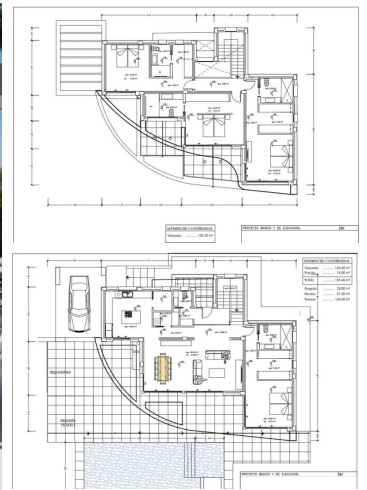

4 soveværelse Villa til salg i Calpe, Alicante

1.650.000€

New luxury development 2km from Playa Levante La Fossa and Calpe town centre. It has beautiful views to the sea and the Peñon de Ifach. This elegant villa is located on a flat plot of 880 m² and has a total constructed area of 604 m² distributed as follows on 2 floors: on the main floor we have the spacious entrance hall, 1 large bedroom with bathroom en suite and a walk-in wardrobe, 1 guest toilet, storage room laundry room, large kitchen of 25 m² (with island) which communicates with the living room and opens onto a large outdoor terrace where we have a rectangular pool with chill-out area. On the first floor there is the entrance hall, three spacious bedrooms, all with large dressing rooms, en-suite bathrooms and access to a private terrace. This beautiful property offers excellent quality finishes and materials such as porcelain floors, exclusive tiles, designer kitchen with top of the range appliances, Technal exterior carpentry with automatic shutters, designer interior carpentry, alarm with cameras, LED lighting. It is also equipped with underfloor heating (aerothermal system, maximum efficiency) and air conditioning (hot and cold). It also has a large parking area for several vehicles and a garage. The property comes with a complete low maintenance garden with automatic irrigation system.