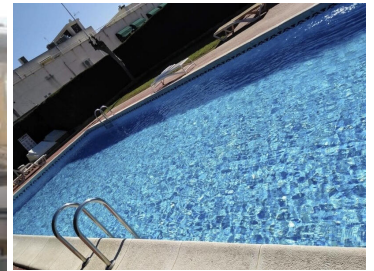

3 soveværelse Byhus til salg i Punta Prima, Alicante

159.000€

South Facing Town house in Punta Prima – Just Steps from the Beach! This charming town house offers the ideal setting for those seeking a coastal lifestyle. With 3 spacious bedrooms, the property provides plenty of room for family and guests. The 1.5 bathrooms are designed for practicality, offering comfort and convenience. The town house comes fully furnished, making it move-in ready, and the south-facing orientation ensures it enjoys plenty of natural light throughout the day. The home also boasts a terrace and balcony, perfect for relaxing or entertaining outdoors. As part of a vibrant community, residents have access to a communal pool, providing a peaceful spot to unwind just steps from the property. Located near the beach and within walking distance to local shops and restaurants, this property is in an excellent location for anyone looking to embrace the Mediterranean lifestyle. It's a great option for families, holidaymakers, or anyone wanting a sunny retreat in a prime area. Don't miss out on this fantastic opportunity!

- | | | |
|---|---|---|
|  3 soveværelser |  1 badeværelse | <input checked="" type="checkbox"/> Svømmepøl |
| <input checked="" type="checkbox"/> Garden | <input checked="" type="checkbox"/> Communal Pool | <input checked="" type="checkbox"/> Terrace |
| <input checked="" type="checkbox"/> Key ready | <input checked="" type="checkbox"/> White Goods | <input checked="" type="checkbox"/> Balcony |
| <input checked="" type="checkbox"/> Walking Distance to Amenities | <input checked="" type="checkbox"/> Built-in Wardrobes | <input checked="" type="checkbox"/> Walking Distance to Bus Route |
| <input checked="" type="checkbox"/> Walking Distance to Beach | <input checked="" type="checkbox"/> Furnished | <input checked="" type="checkbox"/> Under 1km to beaches |
| <input checked="" type="checkbox"/> Investment | <input checked="" type="checkbox"/> Sunblinds/Awnings | |