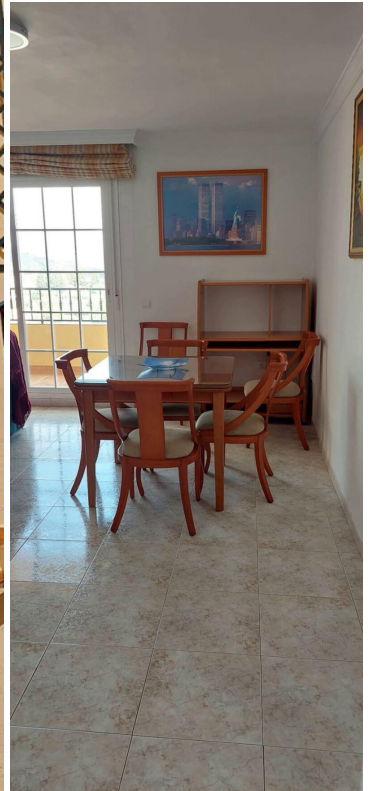

4 soveværelse Lejlighed til salg i Coin, Málaga

255.000€

Duplex apartment, Coin, inland malaga.
4 Bedrooms, 1.5 Bathrooms, Built 140 m².

Ejendom markedsført af Sunsoka Property

www.spainpropertyportal.com/da/

Very spacious and bright
All rooms with exterior windows
4 bedrooms
Dressing room in the master bedroom
1 toilet
1 bathroom, with bathtub
Silestone kitchen, fully furnished and equipped
Electric water heater
Pantry
Terrace
3 air conditioning machines
Mosquito nets
Security bars on all double glazed windows
Independent entrance
Fully furnished
NO diff