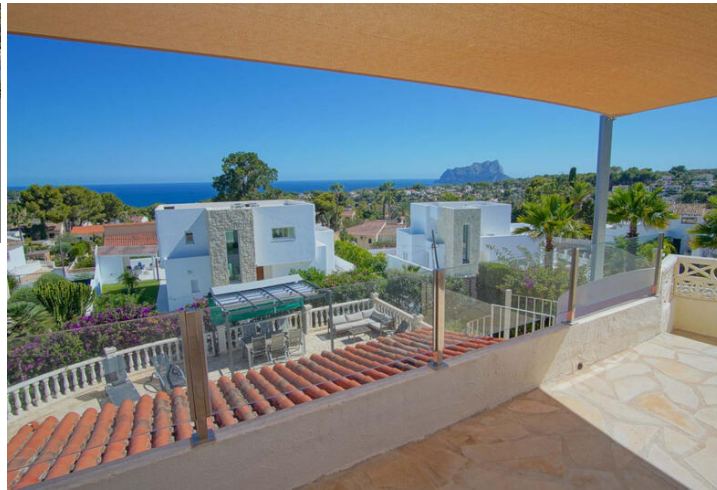

3 soveværelse Villa til salg i Benissa, Alicante

610.000€

This traditional villa is located on a flat plot on the coast of Benissa and enjoys beautiful views of the sea and the Peñon de Ifach.

The villa is spread over one floor and has several terraces at different heights so you will always find a place in the shade as well as in the sun.

The villa consists of a living room with a fireplace, a dining room, a kitchen, a naya, three double bedrooms and two bathrooms.

There is also a garage and a carport.

In front of the villa is a terrace with a swimming pool, oriented to the south and overlooking the sea.

There is also a rooftop terrace from where you have a beautiful 360^a view.

The villa is surrounded by a beautiful mature Mediterranean garden with flowers and fruit trees.

On the north side of the villa is a barbecue area and a covered lounge, ideal for hotter days.

There are radiators and air conditioning hot/cold.

The villa is in a quiet area in a cul-de-sac and has a rental license.

The idyllic beach of Baladrar is only 1.5 km away and the tourist port village of Moraira 4 km.