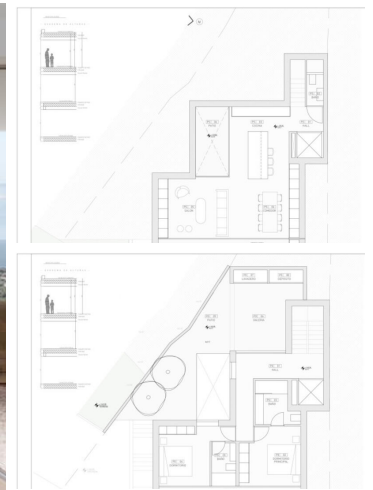

4 soveværelse Villa til salg i Benissa, Alicante

1.895.000€

This modern villa is located in Benissa and offers breathtaking views over the coast from the Cap D'or in Moraira to the Peñon de Ifach in Calpe. The villa is spread over four floors connected by a lift. At street level, parking space is provided for two cars. A staircase takes you to the top floor, where there is a hall and the stairs and lift to the other floors. There is the possibility of also installing a lift from the parking area to the hall to create maximum comfort. One floor below are two double bedrooms. Each bedroom has an en suite bathroom and one bedroom has a large terrace. Another floor below are another two double bedrooms, both with en suite bathrooms and with access to a shared balcony. On this floor there is also a covered terrace, a small garden, a laundry room and a technical room. The ground floor comprises a very spacious living room with an open-plan kitchen with a large cooking island and a guest toilet. Outside, there is a 3.5 x 10m swimming pool surrounded by a large terrace with a barbecue. There is another patio on the west side of the villa, so this floor not only has natural light from the south-east but also from the west. Via the large windows, you can also enjoy the beautiful views from all floors. The villa has underfloor heating and air conditioning. The beautiful coast of Benissa is only 2 km away and offers several idyllic beaches perfect for sunbathing, snorkelling, etc. Moreover, the villa is located in a very central location with regard to the surrounding villages and towns. In just 10 minutes you can reach the large sandy beaches of Calpe as well as the historic centre of Benissa. And in just under 20 minutes you are in the tourist port village of Moraira.