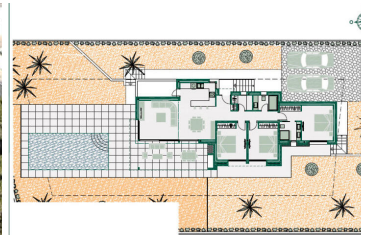

3 soveværelse Villa til salg i Benissa, Alicante

925.000€

SUPERFICIES CONSTRUIDAS

Vivienda	123.70 m ²
Porche	23.80 m ²
Total	147.50 m ²

Modern new build single storey villa for sale in Benissa, located only 2000m from the beach. This villa is part of a small urbanization of 5 new villas. There is an entrance hall, a spacious living / dining room with a fully equipped open kitchen, a utility room, a master bedroom with en-suite bathroom and 2 double bedrooms sharing a family bathroom. From the kitchen and the living room you have access to the covered terrace with outdoor kitchen and from each bedroom you have access through the large windows to the terrace and the pool. Outside in the low maintenance Mediterranean garden there is a swimming pool with terrace and parking for 2 cars. The house has an energy classification A, is completely fenced and equipped with an electric entrance gate for cars and a gate for people. Large floor tiles of 90x90cm are used, there is a security door, underfloor heating by means of a gas boiler, hot water by means of a solar boiler, air conditioning, a ventilation system and of course a 10-year warranty. Building specifications on request.

- | | | |
|---|--|--|
|  3 soveværelser |  2 badeværelser |  301 m ² Byg størrelse |
|  800m ² Grundstørrelse | <input checked="" type="checkbox"/> Svømmepøl | <input checked="" type="checkbox"/> Air conditioning |
| <input checked="" type="checkbox"/> Automatic gate | <input checked="" type="checkbox"/> Automatic irrigation | <input checked="" type="checkbox"/> Central heating |
| <input checked="" type="checkbox"/> Double glass | <input checked="" type="checkbox"/> Fitted wardrobes | <input checked="" type="checkbox"/> Garden |
| <input checked="" type="checkbox"/> Outdoor kitchen | <input checked="" type="checkbox"/> Pool | <input checked="" type="checkbox"/> Terrace |
| <input checked="" type="checkbox"/> Underfloor heating | | |