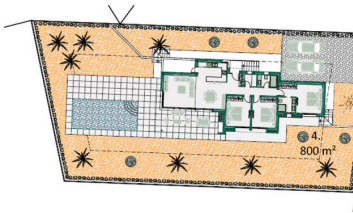

3 soveværelse Villa til salg i Benissa, Alicante

925.000€

SUPERFICIES CONSTRUIDAS

Vivienda	123.70 m ²
Porche	23.80 m ²
Total	147.50 m ²

Modern new build single storey villa for sale in Benissa, located only 2000m from the beach. This villa is part of a small urbanization of 5 new villas. There is an entrance hall, a spacious living / dining room with a fully equipped open kitchen, a utility room, a master bedroom with en-suite bathroom and 2 double bedrooms sharing a family bathroom. From the kitchen and the living room you have access to the covered terrace with outdoor kitchen and from each bedroom you have access through the large windows to the terrace and the pool. Outside in the low maintenance Mediterranean garden there is a swimming pool with terrace and parking for 2 cars. The house has an energy classification A, is completely fenced and equipped with an electric entrance gate for cars and a gate for people. Large floor tiles of 90x90cm are used, there is a security door, underfloor heating by means of a gas boiler, hot water by means of a solar boiler, air conditioning, a ventilation system and of course a 10-year warranty. Building specifications on request.

- | | | |
|---|--|--|
|  3 soveværelser |  2 badeværelser |  301 m ² Byg størrelse |
|  800m ² Grundstørrelse | <input checked="" type="checkbox"/> Svømmepøl | <input checked="" type="checkbox"/> Air conditioning |
| <input checked="" type="checkbox"/> Automatic gate | <input checked="" type="checkbox"/> Automatic irrigation | <input checked="" type="checkbox"/> Central heating |
| <input checked="" type="checkbox"/> Double glass | <input checked="" type="checkbox"/> Fitted wardrobes | <input checked="" type="checkbox"/> Garden |
| <input checked="" type="checkbox"/> Outdoor kitchen | <input checked="" type="checkbox"/> Pool | <input checked="" type="checkbox"/> Terrace |
| <input checked="" type="checkbox"/> Underfloor heating | | |