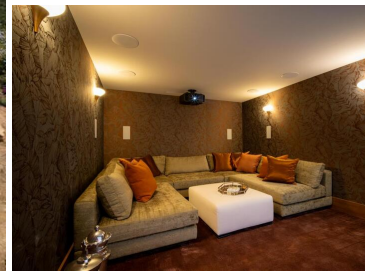

8 soveværelse Villa til salg i Benahavis, Málaga

10.900.000€

Villa Amara, crafted by the renowned GC Studio, is a breathtaking new-build villa that offers an exclusive and sophisticated lifestyle. Nestled on a generous elevated plot, it features stunning landscaping and meticulously manicured gardens. A private pool, complemented by multiple relaxation areas, enhances the allure of the outdoor space, while an outdoor kitchenette with a BBQ is perfect for entertaining or enjoying meals al fresco.

Inside, abundant floor-to-ceiling windows flood the spaces with natural light, highlighting the impeccable interior design. The decor showcases a curated selection of furniture and accessories, blending modern comfort with aesthetics and functionality.

The living and dining areas flow seamlessly into the contemporary kitchen, which features a striking island and ample storage, making it ideal for both cooking and entertaining.

The villa's elegantly appointed bedrooms include a master suite that serves as a private oasis, exuding comfort and style. It opens onto a private terrace with panoramic views of the surrounding landscape and the Mediterranean Sea.

Villa Amara also offers a lavish array of amenities, including a fully equipped home gym, a cinema room, and a spa with a sauna and indoor pool, providing residents with luxurious five-star comforts in their own home.