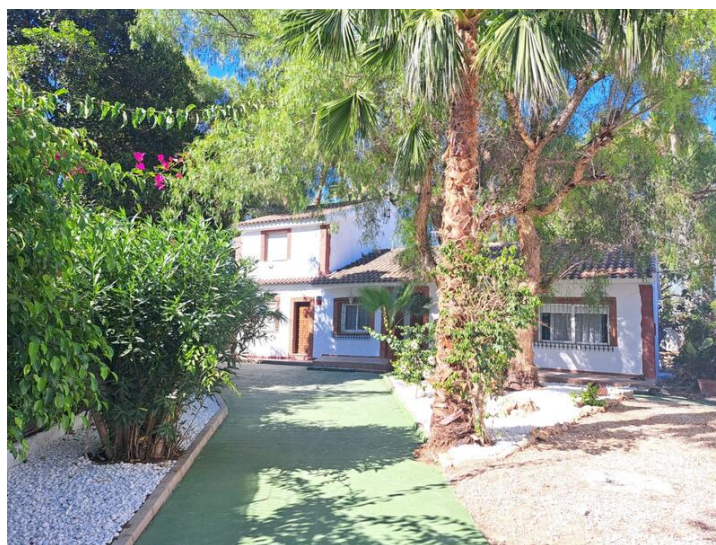

## 5 sovrum Grottahus till salu i Orihuela, Alicante

450.000€

A typical Spanish finca located in Desamparados (Orihuela) 30 minutes from the coasts and 5 minutes from all utilities. This finca offers a harmonious combination of traditional charm and modern comforts, located in a quiet and picturesque area, ideal for both permanent living and holidays.

The terrain

Size : 11,000 m<sup>2</sup> Landscaped Area : 1,500 m<sup>2</sup> fully landscaped with a variety of plants, including colorful flowers, fragrant herbs, olive and orange trees, and Mediterranean shrubs. The landscaped area has a well-maintained lawn and graceful garden paths. Swimming pool : A beautiful swimming pool 4x8, strategically located so that it benefits from maximum hours of sunshine. Around the pool there are comfortable sun loungers, parasols and a covered lounge area for relaxation in the shade.

Other characteristics

Living area : A spacious living room with a fireplace, comfortable seating and large windows overlooking the landscaped grounds and pool. Dining room : A separate dining room, ideal for family meals and entertaining guests, with direct access to a terrace. Terraces : Several covered and open terraces surround the finca, perfect for enjoying the serene surroundings and the warm Spanish climate. Outbuildings : Possibly a small storage space or a guest house on the property, depending on the specific finca.