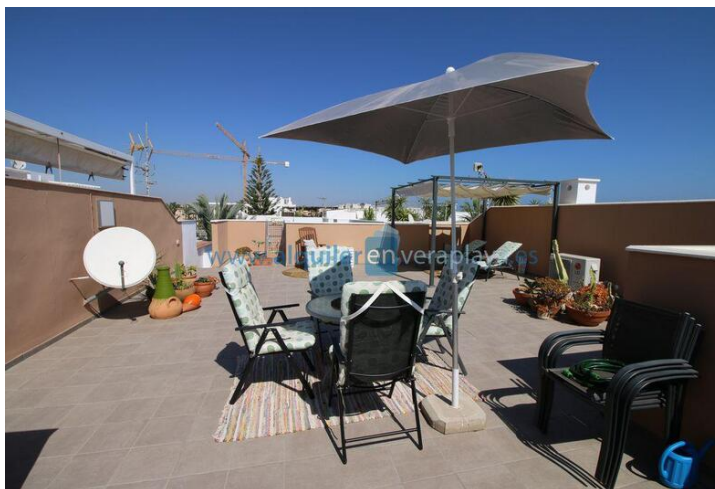

2 soveværelse Lejlighed til korttidsleje i Vera, Almería

500€ p/w

This flat is at Avenida Puerto Rey, 04621, Vera, Almería, on floor 2. It is a flat that has 75 m2 and has 2 rooms and 1 bathrooms.

 2 soveværelser