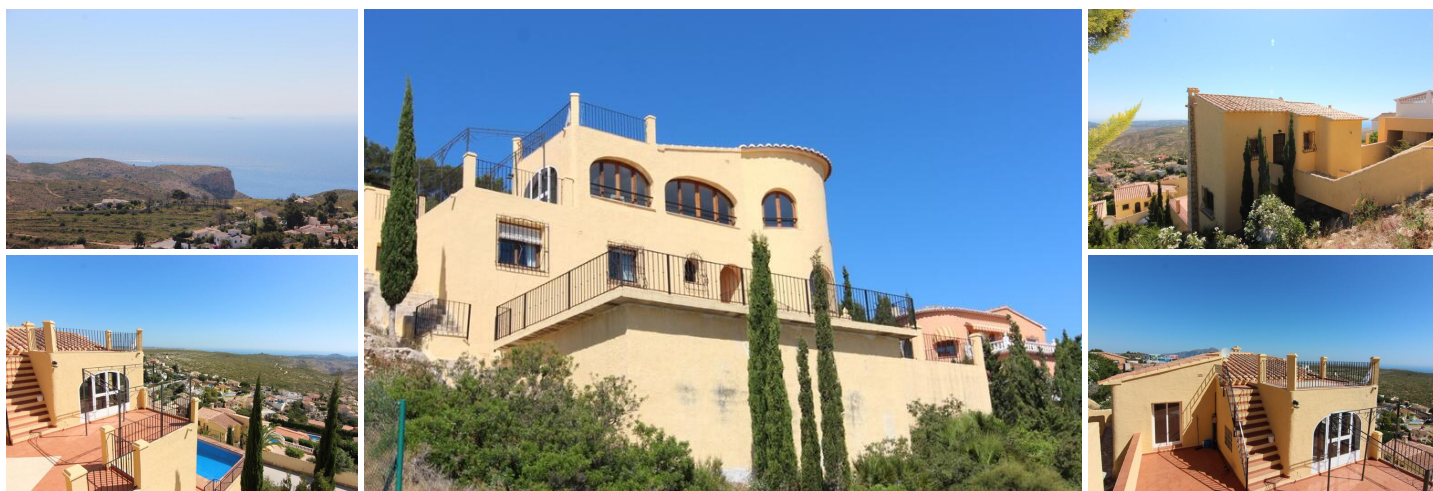

5 soveværelse Villa til salg i Benitachell, Alicante

690.000€

Traditional style villa with sea view and 5 bedrooms for sale in Benitachell. The villa is south-east facing and overlooks the sea and the Granadella nature park. It is located in the well-known urbanization Cumbre del Sol close to the Lady Elizabeth International School and some shops, bars and restaurants. The house is distributed over 2 levels, on the ground floor there is a spacious living room from where you can enjoy beautiful views of the sea, a separate kitchen with access to a terrace and a bathroom. On a lower floor that is accessible by an internal and an external staircase, there are 2 double bedrooms with their own en-suite bathroom and a third and a fourth double bedroom that share a bathroom. On this floor there is also an extra large space and various smaller storage spaces. The swimming pool is surrounded by a spacious terrace. There is also a carport and a solarium.

- 🏠 5 soveværelser
- 📏 748m² Grundstørrelse
- 👜 fitted wardrobes

- 🚿 4 badeværelser
- ✅ newly built

- 🏠 360m² Byg størrelse
- ✅ car port

Ejendom markedsført af Signature Villas SL

www.spainpropertyportal.com/da/