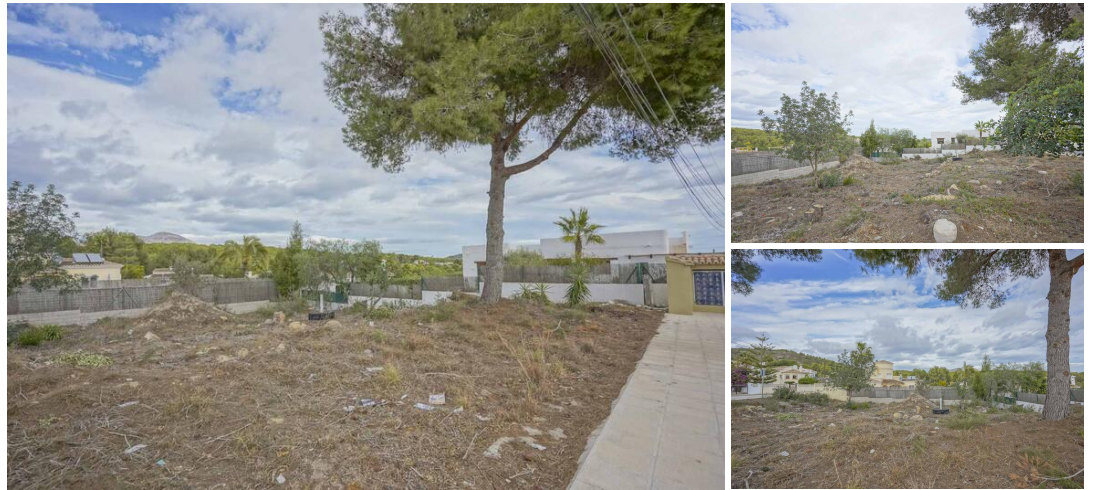

Jord til salg i Benitachell, Alicante

100.000€

This plot is located in the quiet neighborhood of Les Fonts, in Benitachell. The plot has an area of 810 m² and is already urbanized. There are views of the Montgo, Cumbre del Sol and the picturesque village of Benitachell. Both the tourist port village of Moraira and popular beach of Jávea can be reached in 12 minutes. The golf club of Jávea can be reached in 5 minutes and 2 international schools can be reached in just 10 minutes. The village of Benitachell is only 2 km away and can be reached on foot.