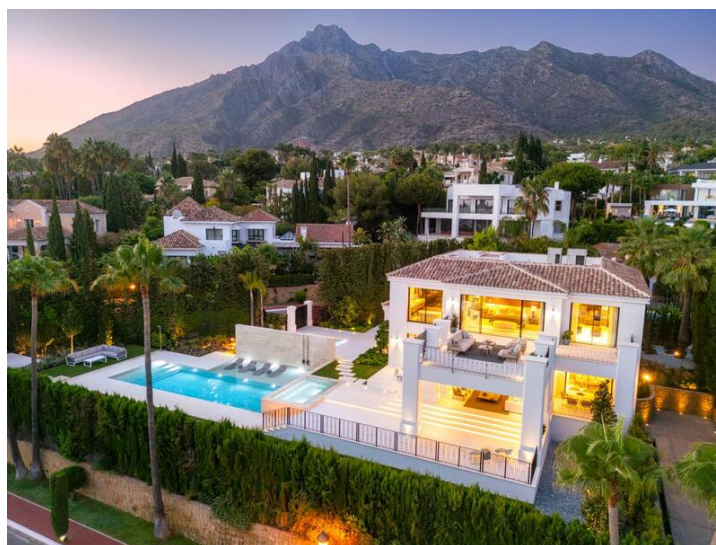

## 6 soveværelse Villa til salg i Marbella, Málaga

9.875.000€

This stunning 6-bedroom villa on Calle Rossini in Sierra Blanca, Marbella, epitomizes luxury living, having been meticulously refurbished to the highest standards. Located in one of Marbella's most prestigious neighborhoods, the property offers unparalleled panoramic sea views, making it a truly exceptional residence.

The villa boasts six generously sized bedrooms, each thoughtfully designed to provide both elegance and comfort. High-quality furnishings and tasteful decor create a sense of sophistication, while the layout ensures privacy and serenity for all occupants.

Inside, the villa exudes modern luxury, with spacious living areas designed for both relaxation and entertainment. The open-plan design seamlessly connects the living room, dining area, and kitchen, creating a harmonious flow throughout the home. The state-of-the-art kitchen is a culinary enthusiast's dream, fitted with premium appliances and offering a sleek, functional space for gourmet cooking.